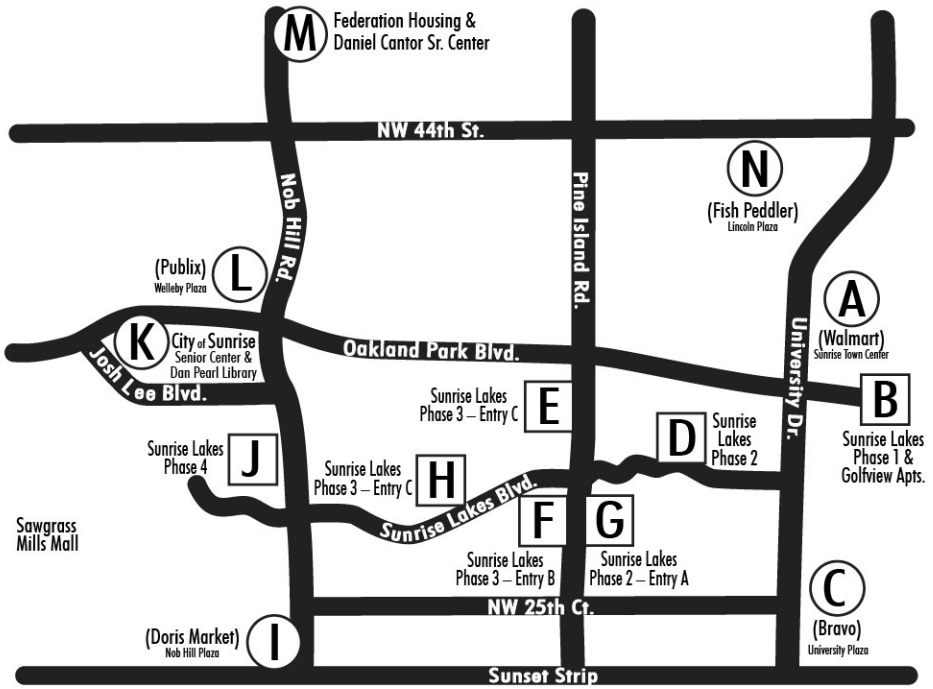

City of Sunrise Mini-Bus Route Locations & Map

Mini-Bus Route Locations

- | | |
|--|--|
| A (Walmart) Sunrise Town Center | I (Doris Market) Nob Hill Plaza |
| B Sunrise Lakes Phase 1 & Golfview Apartments | J Sunrise Lakes Phase 4 |
| C (Bravo) University Plaza | K City of Sunrise Senior Center & Dan Pearl Library |
| D Sunrise Lakes Phase 2 | L (Publix) Welleby Plaza |
| E Sunrise Lakes Phase 3 – Entry C | M Federation Housing & Daniel Cantor Sr. Center |
| F Sunrise Lakes Phase 3 – Entry B | N (Fish Peddler) Lincoln Plaza |
| G Sunrise Lakes Phase 3 – Entry A | |
| H Sunrise Lakes Phase 3 – Entry D | |

ROUTE 7 **Phases 1, 2, Golfview & Francis Levy Federation Housing**
Travels East on Sunrise Lakes Blvd. towards Sunrise Town Center (Walmart) / North to 44th St.

STOPS	LOCATIONS	EXPRESS	ROUTE 7 TIMES			
1	Sunrise Lakes Phase 3 (Entry C)	8:10 am				
2	Sunrise Lakes Phase 3 (Entry A & B)	8:15 am				
3	Sunrise Lakes Phase 3 (Entry D)	8:20 am				
4	Nob Hill Plaza (Doris Market)	8:25 am				
5	Francis Levy Federation Housing <i>(Daniel Cantor Senior Center by request Only)</i>	8:40 am				
6	Sunrise Lakes Phase 2	8:50 am	9:50 am	10:50 am	11:50 am	12:50 pm
7	Sunrise Lakes Phase 1, Golfview & Quail Run	9:00 am	9:55 am	10:55 am	11:55 am	12:55 pm
8	Sunrise Town Center (Walmart) & Lowes Plaza <i>(By Request)</i>	9:10 am	10:10 am	11:10 am	12:10 pm	1:10 pm 2:10 pm
9	Lincoln Park (Fish Peddler)	9:15 am	10:15 am	11:15 am	12:15 am	2:15 pm
10	Francis Levy Federation Housing <i>(Daniel Cantor Senior Center by request Only)</i>	9:25 am	10:25 am	11:25 am	12:25 am	2:25 pm
11	Welleby Plaza (Publix) & Region's Bank	9:30 am	10:30 am	11:30 am	12:30 pm	*2:40 <small>TO ALL PHASES</small>
12	Sunrise Civic Center, Senior Center & Dan Pearl Library	9:35 am	10:35 am	11:35 am	12:35 pm	<small>LAST BUS TO FEDERATION, PHASE 1 & 2</small>
13	Francis Levy Federation Housing <i>(Daniel Cantor Senior Center by request Only)</i>	9:40 am	10:40 am	11:40 am	12:40 pm	