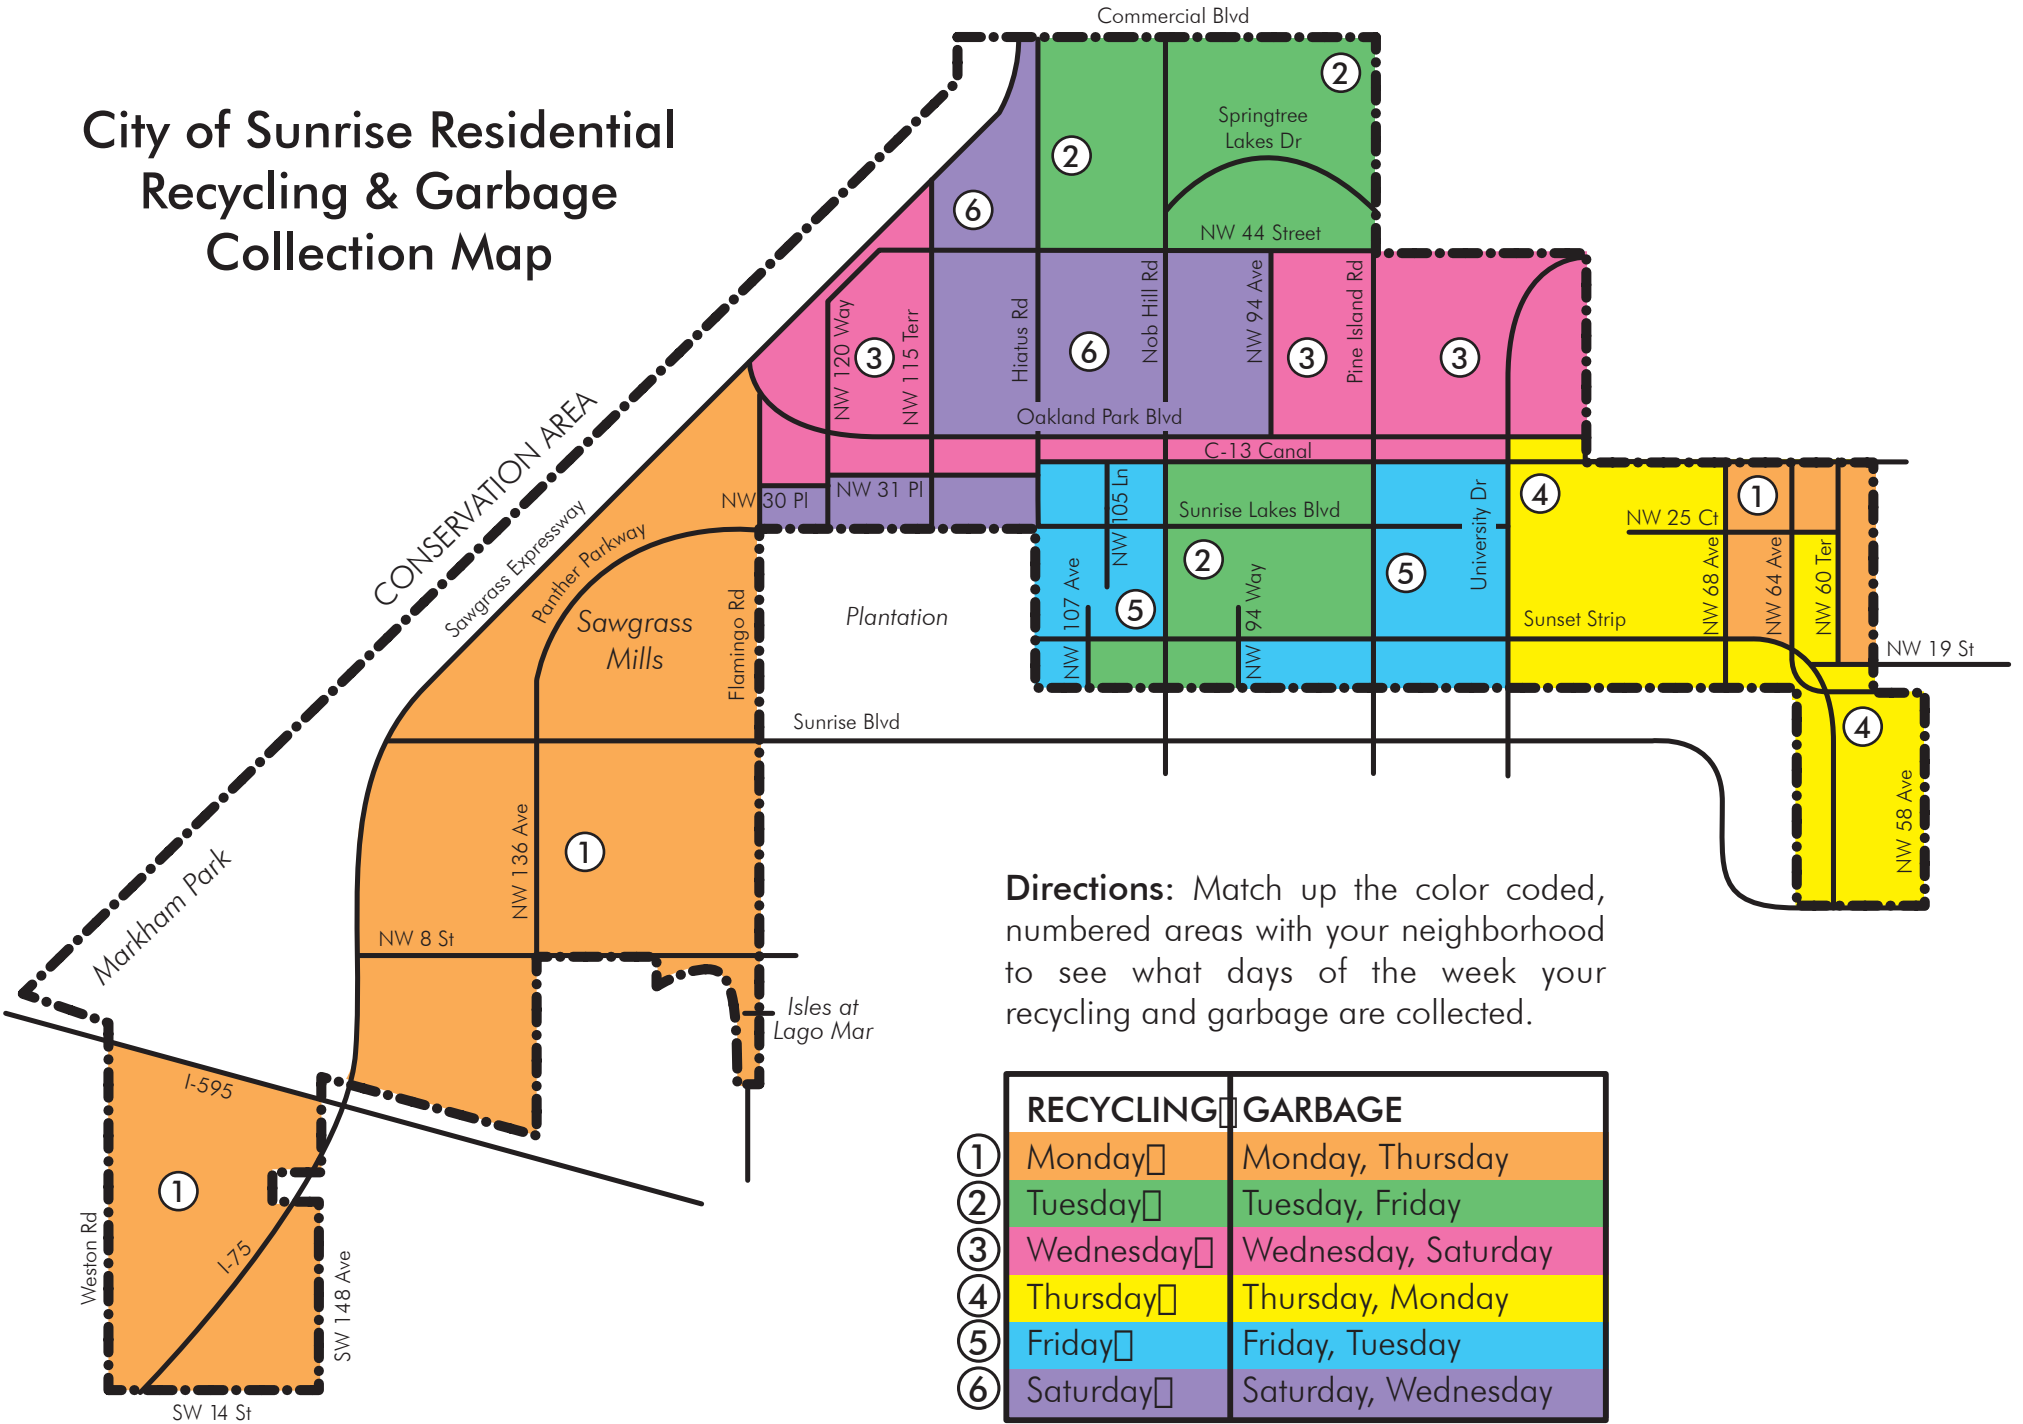

City of Sunrise Residential Recycling & Garbage Collection Map

Directions: Match up the color coded, numbered areas with your neighborhood to see what days of the week your recycling and garbage are collected.

	RECYCLING	GARBAGE
①	Monday	Monday, Thursday
②	Tuesday	Tuesday, Friday
③	Wednesday	Wednesday, Saturday
④	Thursday	Thursday, Monday
⑤	Friday	Friday, Tuesday
⑥	Saturday	Saturday, Wednesday