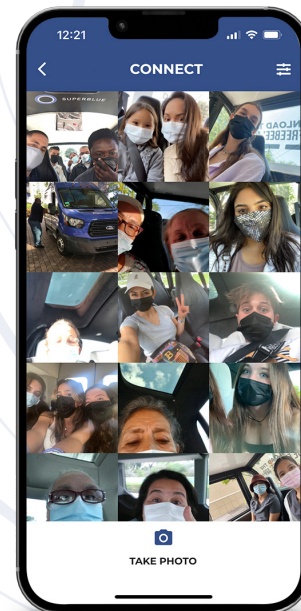

## Set Your Pick-Up Location

Drop your pin exactly where you would like to be picked up.

3

## Browse Local Destinations

Search your destination by category and find the perfect spot with an awesome Freebee deal!

4

## Select Your Destination

Lock in your selection and let us know where you'd like to go!

5

## Enjoy The Ride

Snap some photos of your experience and share them to the app.

6