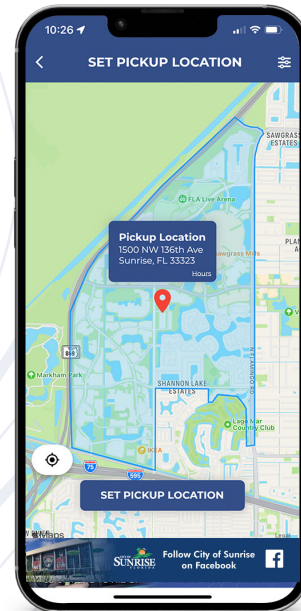

## POINTS OF INTEREST:

1. Flamingo Park
2. Sawgrass Mills Mall
3. Regal Sawgrass & IMAX
4. Amerant Bank Arena
5. Publix
6. Sam's Club
7. AC Hotel by Marriott
8. DoubleTree by Hilton
9. La Quinta Inn & Suites

*freebee*  
SUNRISE

courtesy of

*freebee*  
SUNRISE

courtesy of

SCAN AND  
DOWNLOAD THE  
*RIDE FREEBEE*  
MOBILE APP!

download  
the  
*freebee*  
app now

A FUN, FREE & GREEN  
ON-DEMAND SHUTTLE SERVICE

## Request A Ride

Tap the “Request a Ride” button on the home screen of the Ride Freebee app.

2

## Set Your Pick-Up Location

Drop your pin exactly where you would like to be picked up.

3