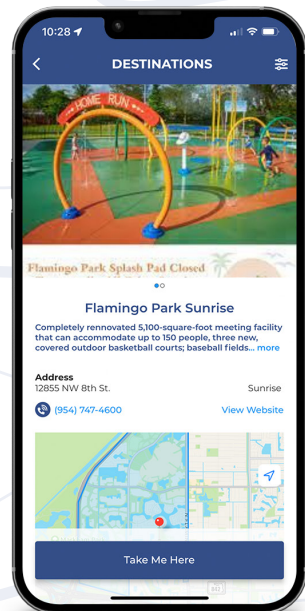

## Request A Ride

Tap the “Request a Ride” button on the home screen of the Ride Freebee app.

2

## Set Your Pick-Up Location

Drop your pin exactly where you would like to be picked up.

3

## Browse Local Destinations

Search your destination by category and find the perfect spot with an awesome Freebee deal!

4

## Select Your Destination

Lock in your selection and let us know where you'd like to go!

5