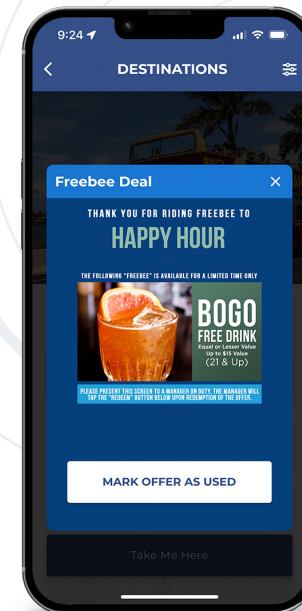

## Browse Local Destinations

Search your destination by category and find the perfect spot with an awesome Freebee deal!

4

## Select Your Destination

Lock in your selection and let us know where you'd like to go!

5

## Enjoy The Ride

Snap some photos of your experience and share them to the app.

6

## Redeem Your Freebee Deal!

Once you've reached your destination, present your app deal to the manager on duty. “Mark Offer As Used” to redeem!