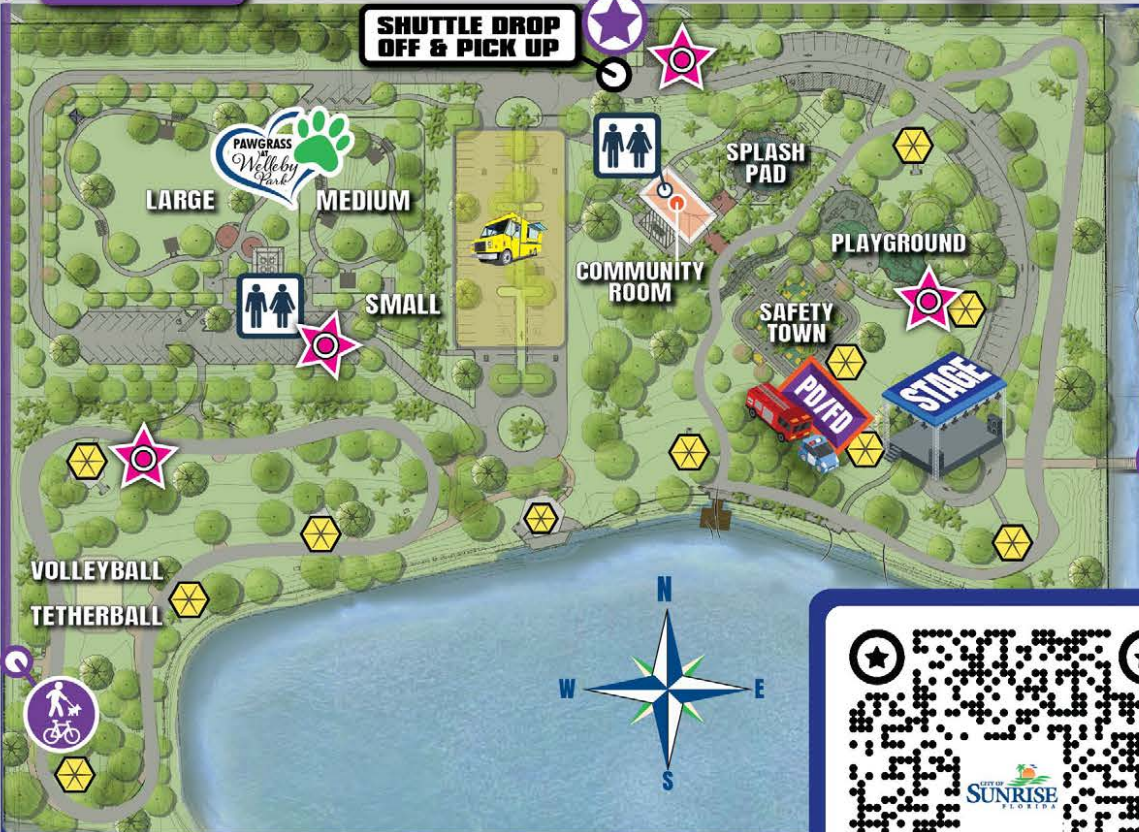

# RIBBON CUTTING CEREMONY

11:00 A.M. ON STAGE

**ENTRANCE**  
WALK & BIKE  
ACCESS ONLY

**ENTRANCE**  
44TH STREET

**SHUTTLE DROP  
OFF & PICK UP**

## LEGEND

RESTROOMS

STAGE  
LIVE MUSIC

FUN FOODS

ENTRANCES  
44TH STREET &  
HIATUS ROAD

FOOD VENDORS

ENTRANCE  
WALK & BIKE  
ACCESS ONLY

POLICE & FIRE  
DEPARTMENTS

## PARKING

Additional parking  
and shuttles from  
Hiatus/44th

**ENTRANCE**  
HIATUS ROAD

WELLEBY PARK MAP

@cityofsunrise

Call Leisure Services  
for additional details:  
**(954) 747-4600**

IT STARTS IN  
**PARKS**  
HEALTH • COMMUNITY • ECONOMY • ENVIRONMENT