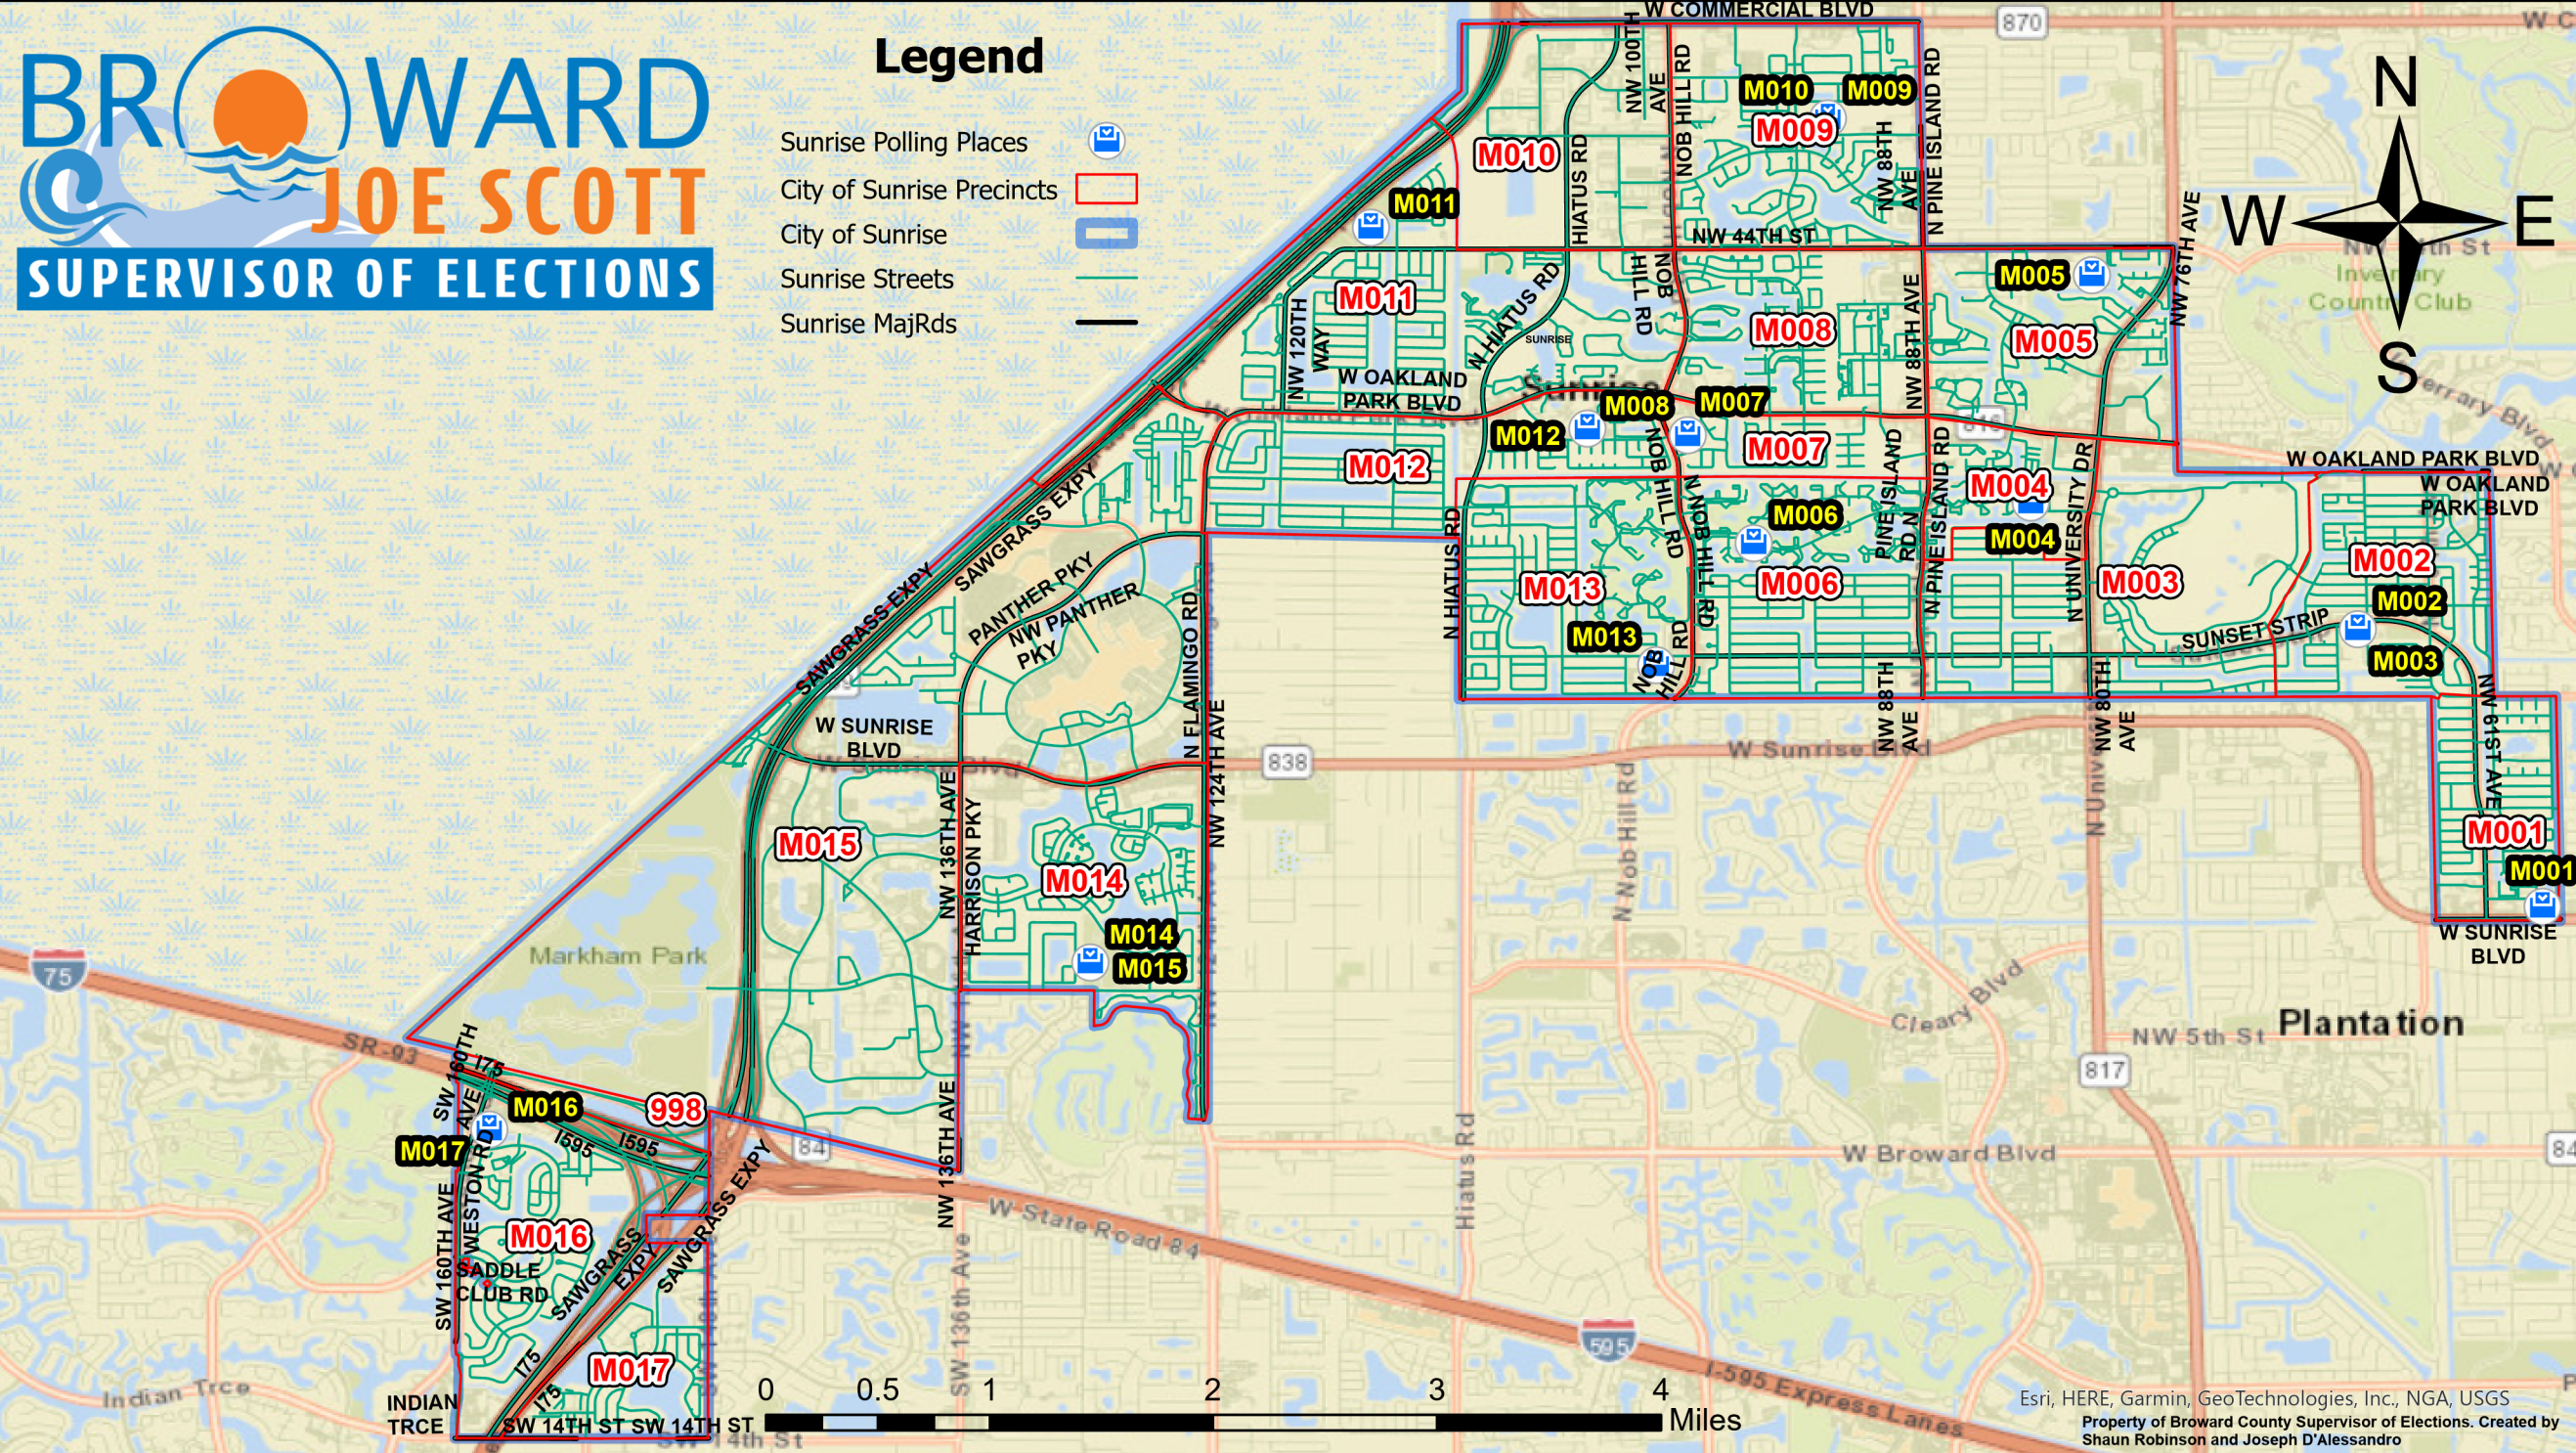

## Legend

- Sunrise Polling Places 
- City of Sunrise Precincts 
- City of Sunrise 
- Sunrise Streets 
- Sunrise MajRds 

Esri, HERE, Garmin, GeoTechnologies, Inc., NGA, USGS  
Property of Broward County Supervisor of Elections. Created by  
Shaun Robinson and Joseph D'Alessandro

**City of Sunrise  
Precincts and Polling Places**