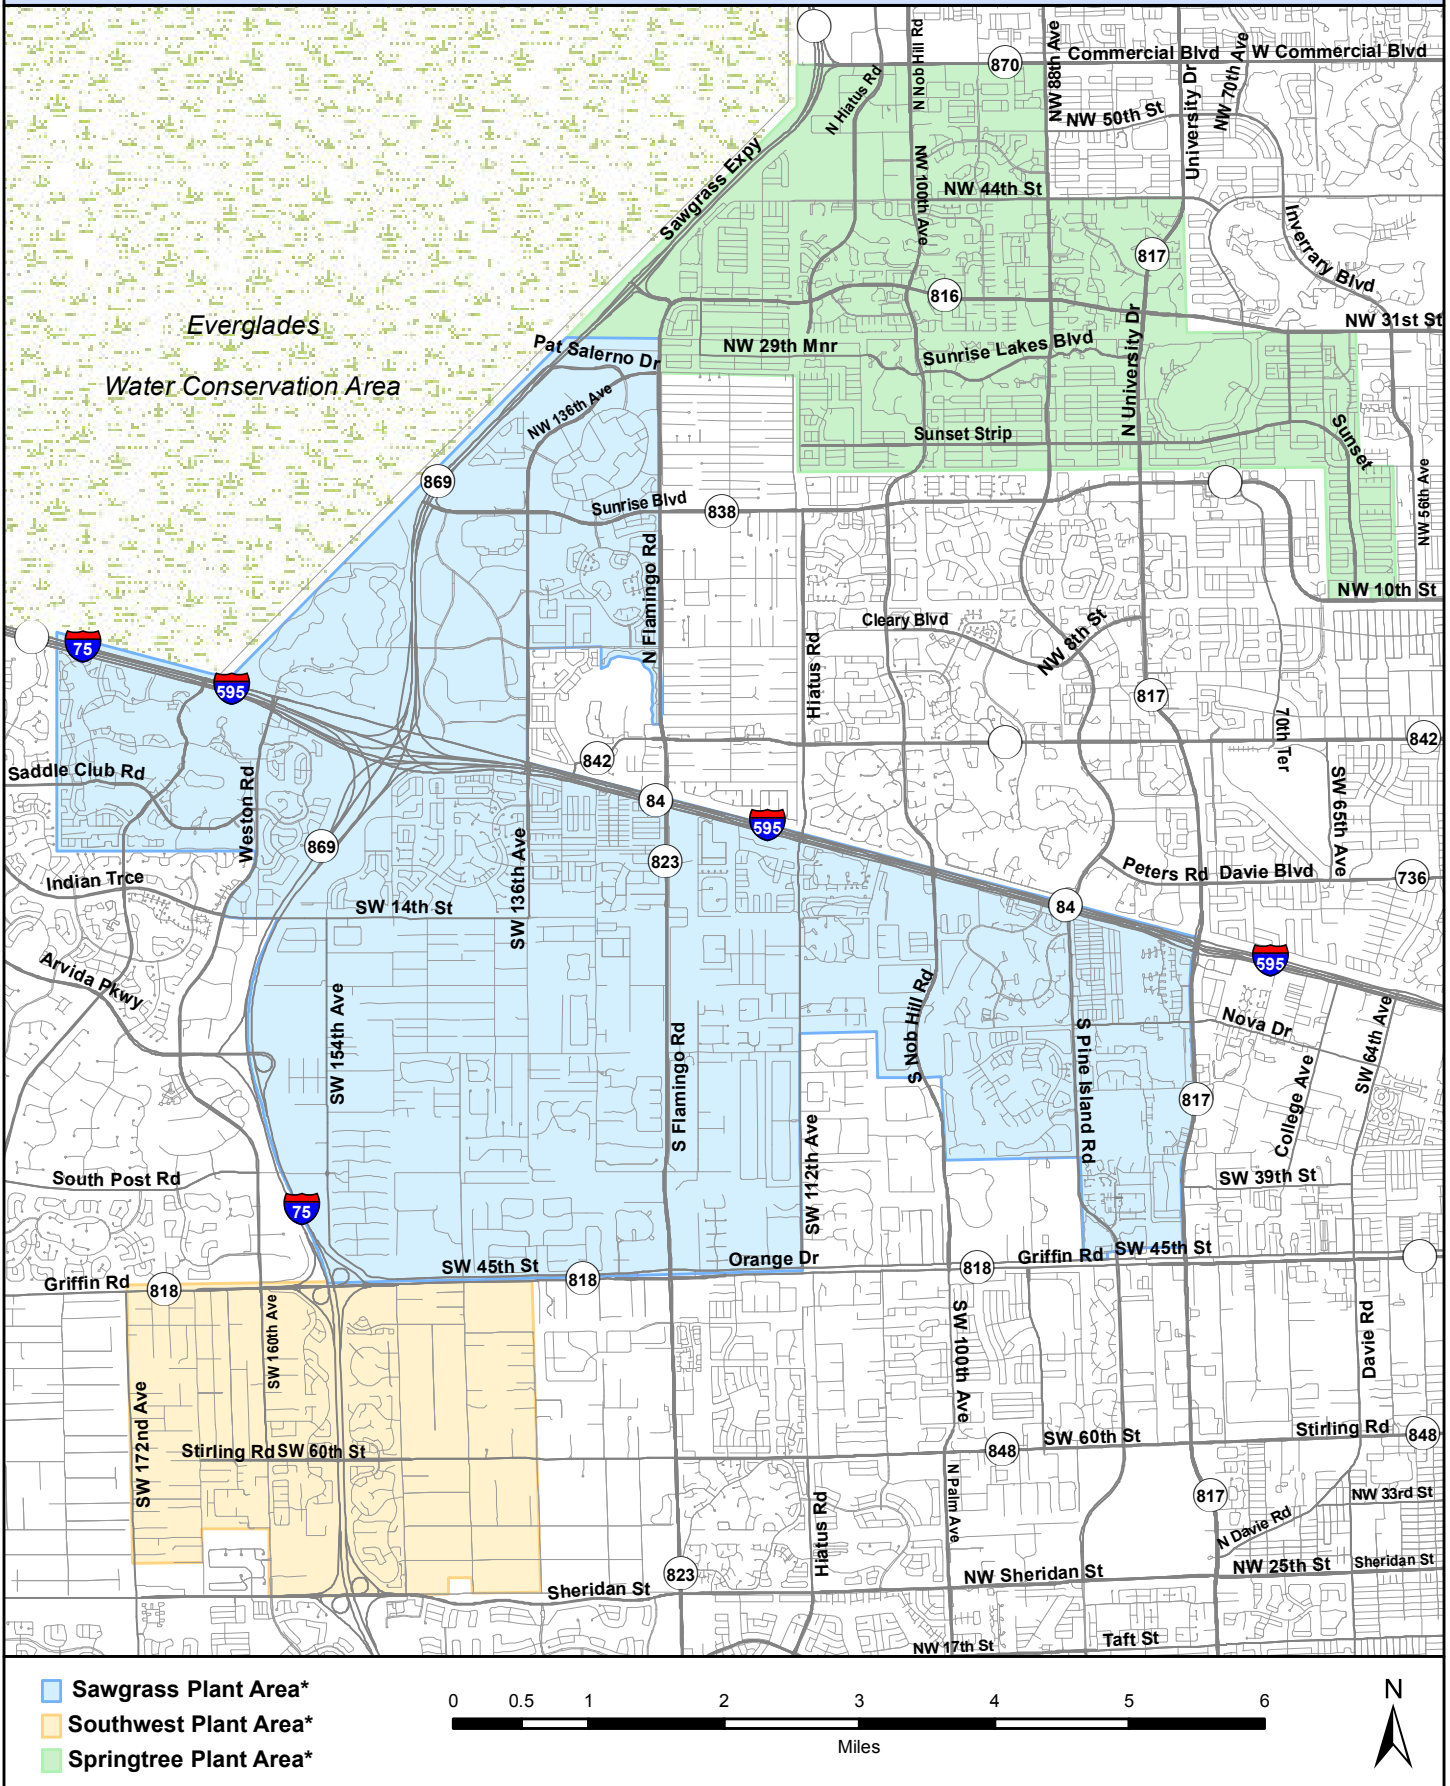

Sunrise Water Treatment Plant Service Areas

*City of Sunrise water systems are consecutive systems and boundaries depicted are for regulatory purposes. The plant areas depicted do not guarantee or represent that 100% water from each plant will be provided within the boundary area.