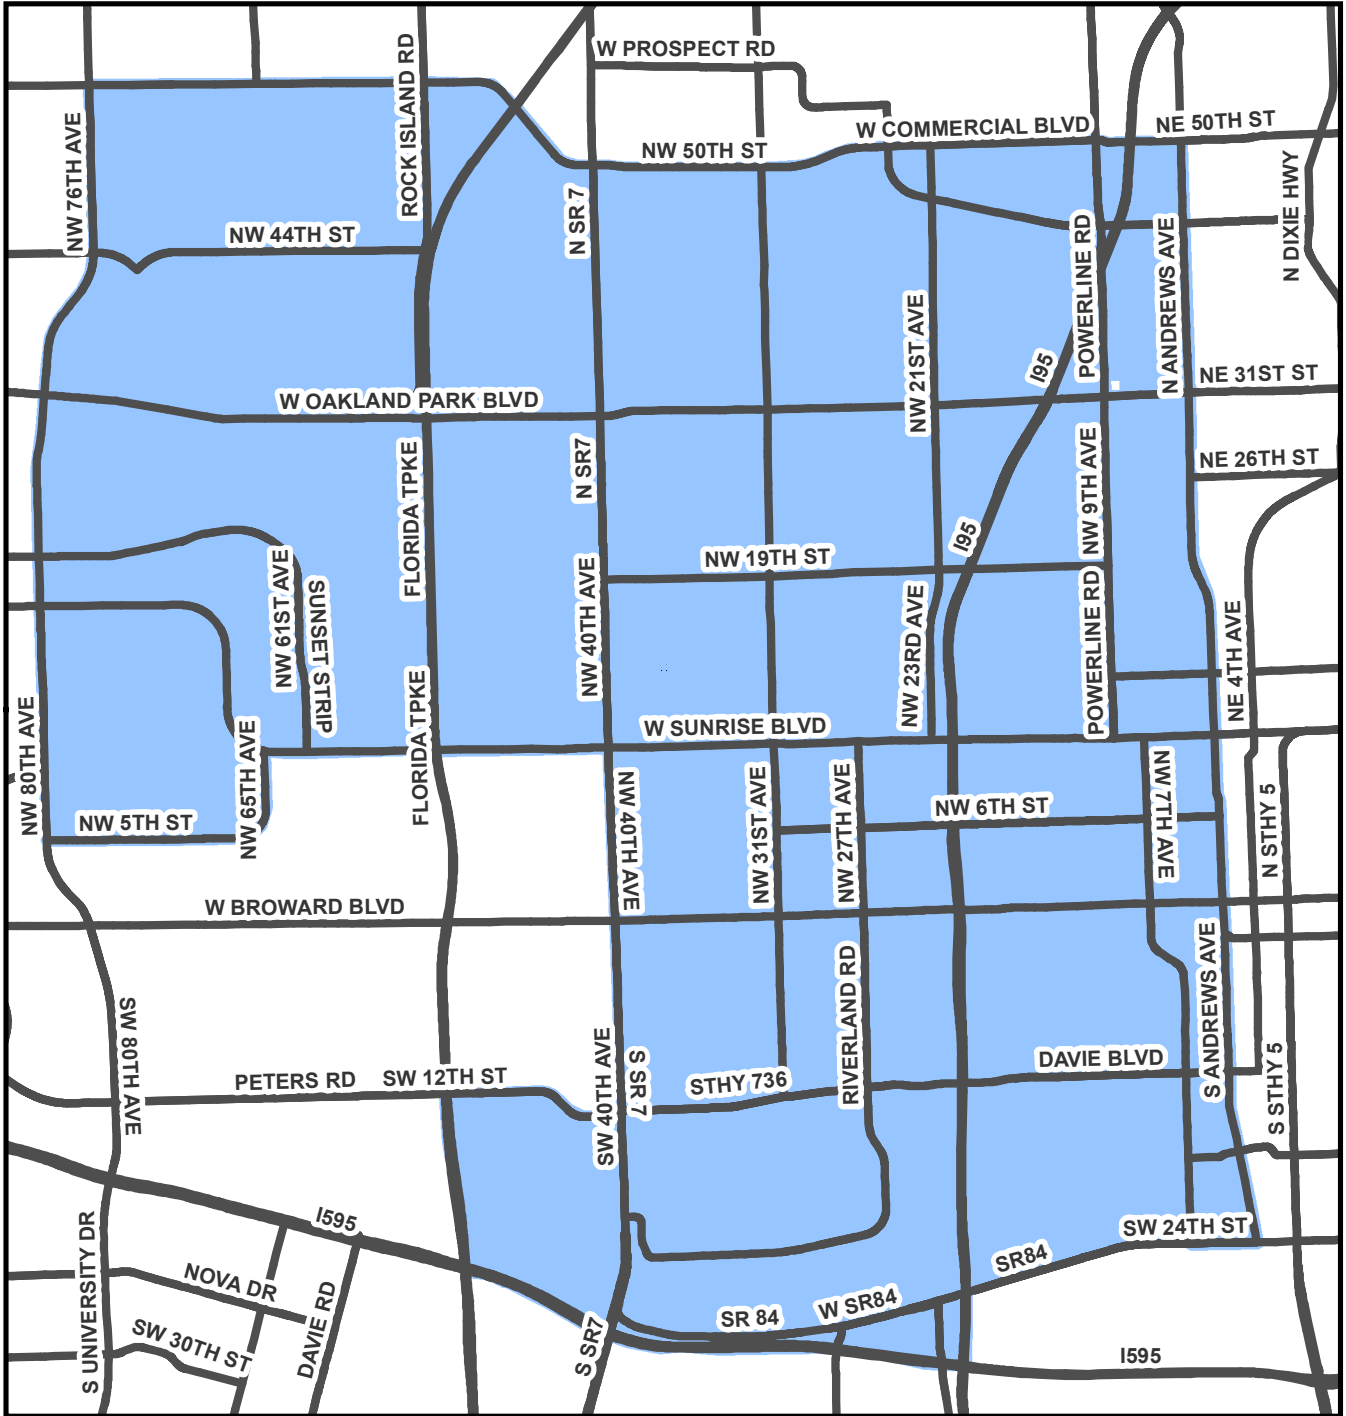

BMSD and the Cities of Fort Lauderdale, Lauderdale Lakes, Lauderdale Hill, Oakland Park, Plantation, Sunrise, Tamarac and Wilton Manors

Larviciding by Truck 4/30/18 to 5/11/18 Spray Area

Prepared by:
Mosquito Control Section
Highway and Bridge Maintenance Division
Public Works Department

Legend

 Spray Area

2 1 0 Miles