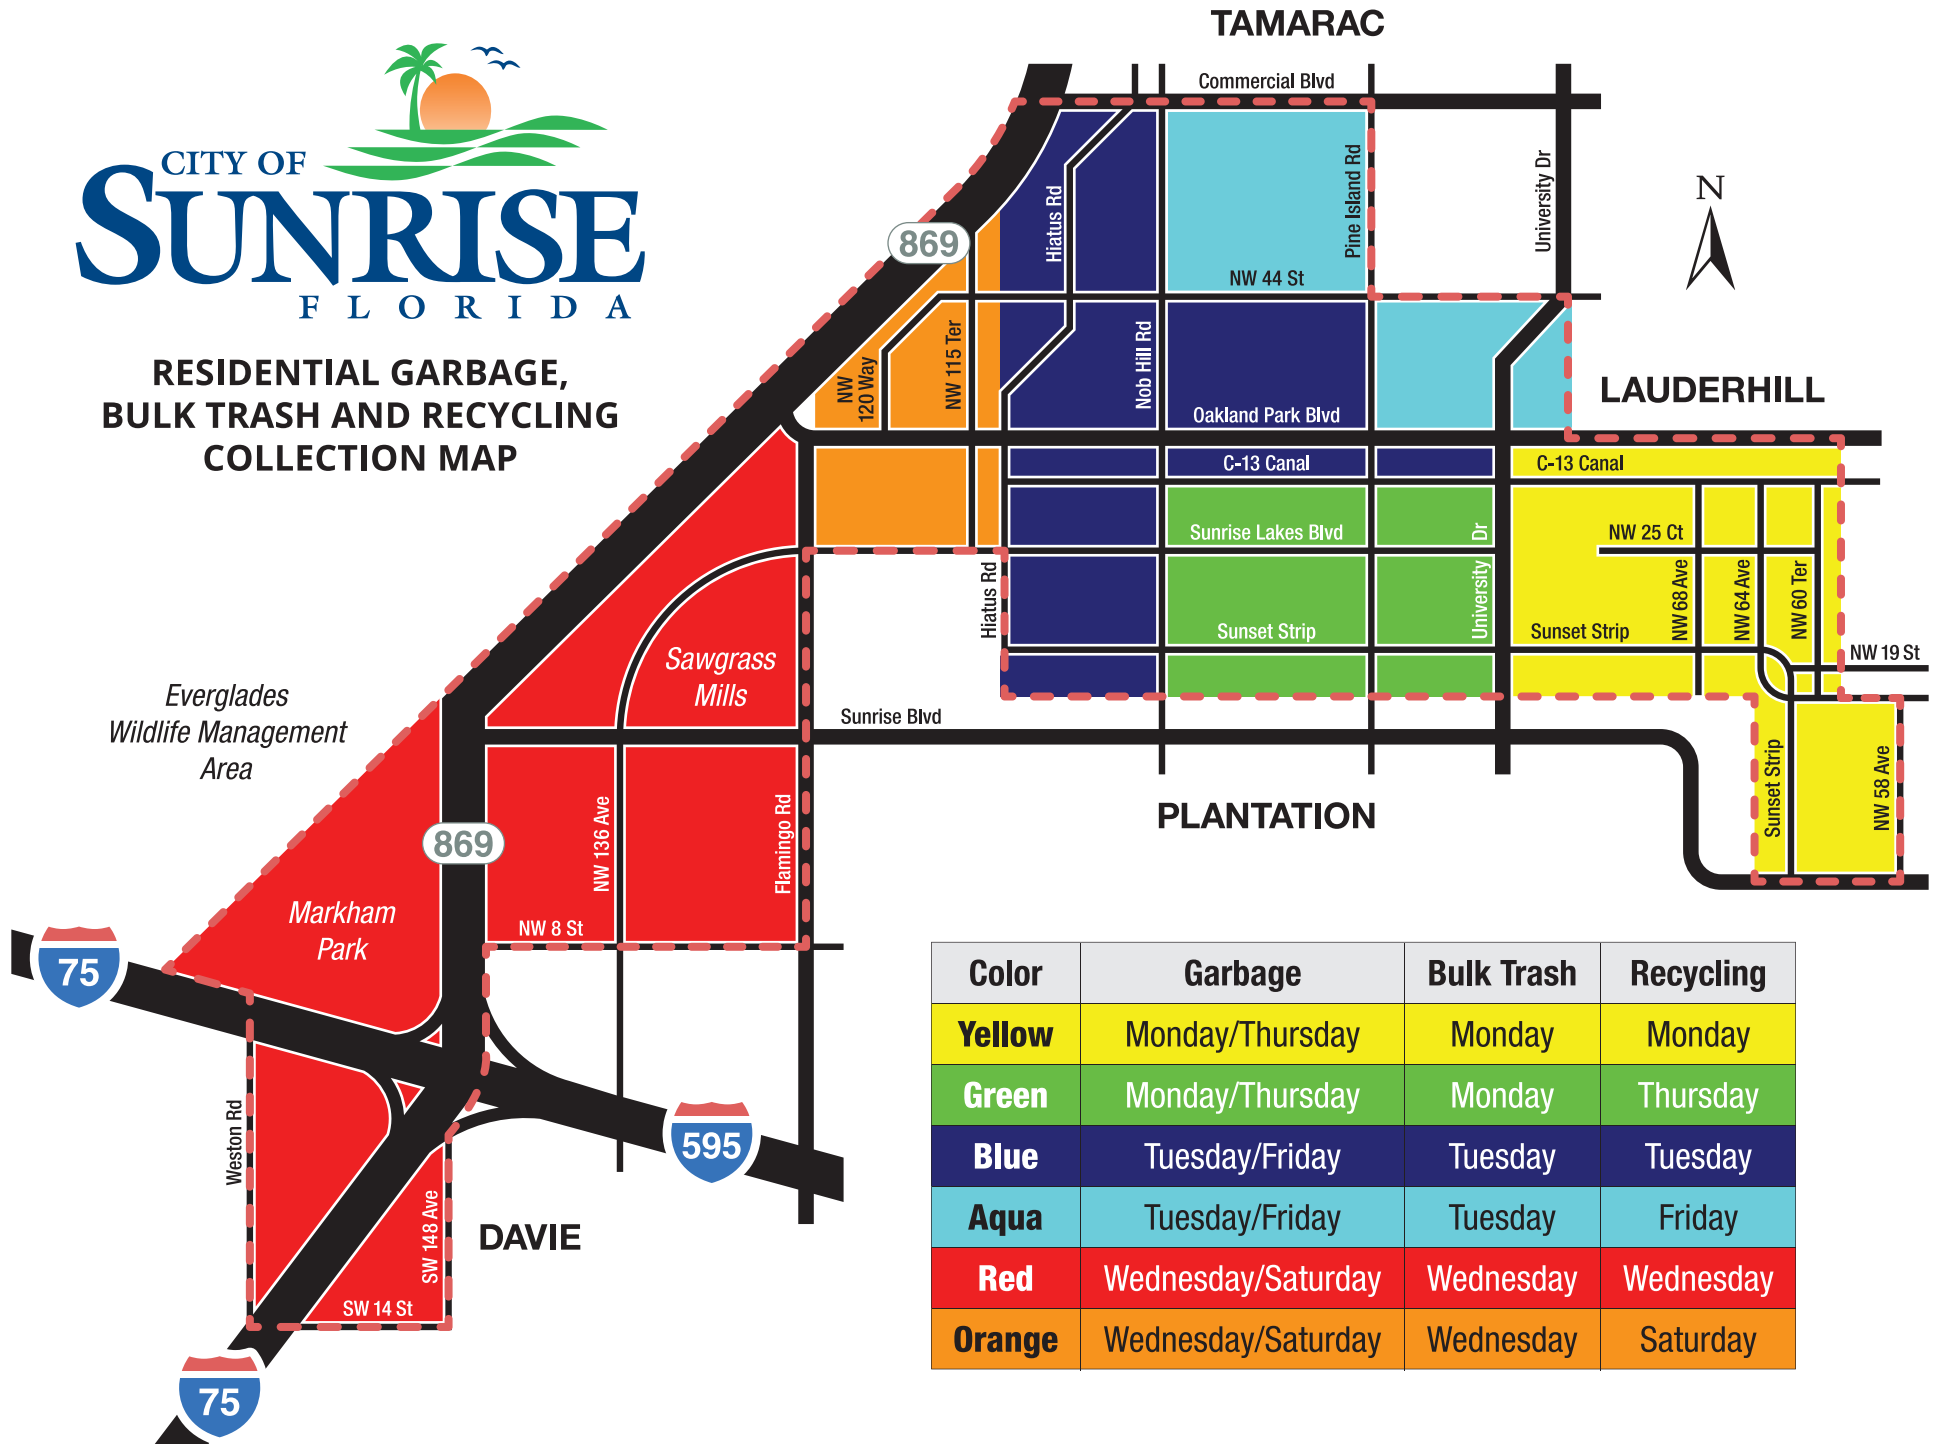

**RESIDENTIAL GARBAGE,  
BULK TRASH AND RECYCLING  
COLLECTION MAP**

Color	Garbage	Bulk Trash	Recycling
<b>Yellow</b>	Monday/Thursday	Monday	Monday
<b>Green</b>	Monday/Thursday	Monday	Thursday
<b>Blue</b>	Tuesday/Friday	Tuesday	Tuesday
<b>Aqua</b>	Tuesday/Friday	Tuesday	Friday
<b>Red</b>	Wednesday/Saturday	Wednesday	Wednesday
<b>Orange</b>	Wednesday/Saturday	Wednesday	Saturday