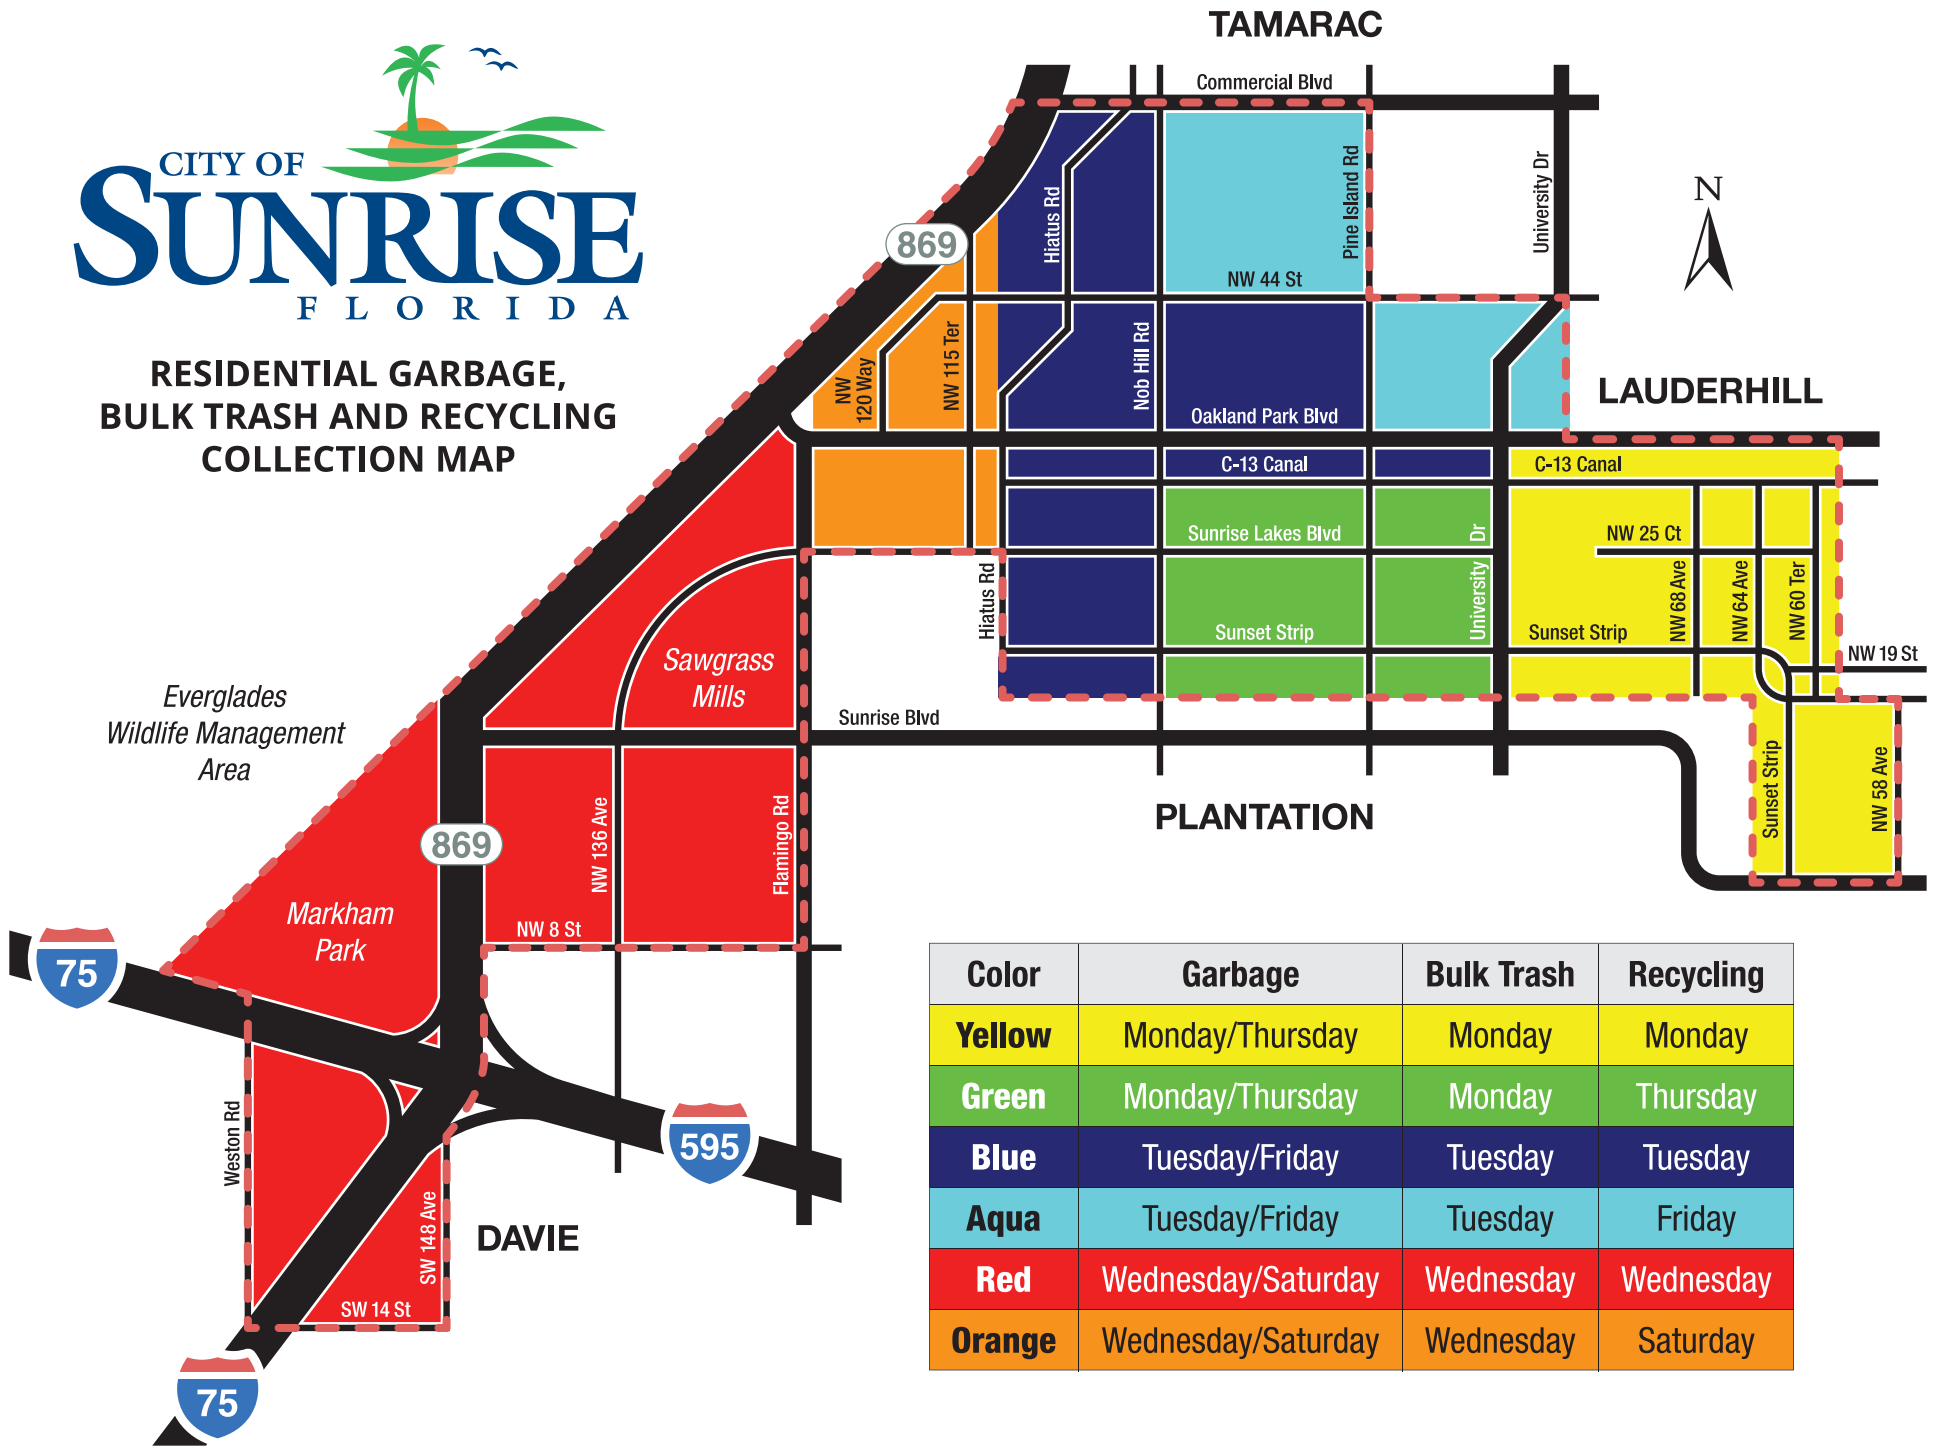

**RESIDENTIAL GARBAGE,
BULK TRASH AND RECYCLING
COLLECTION MAP**

Color	Garbage	Bulk Trash	Recycling
Yellow	Monday/Thursday	Monday	Monday
Green	Monday/Thursday	Monday	Thursday
Blue	Tuesday/Friday	Tuesday	Tuesday
Aqua	Tuesday/Friday	Tuesday	Friday
Red	Wednesday/Saturday	Wednesday	Wednesday
Orange	Wednesday/Saturday	Wednesday	Saturday