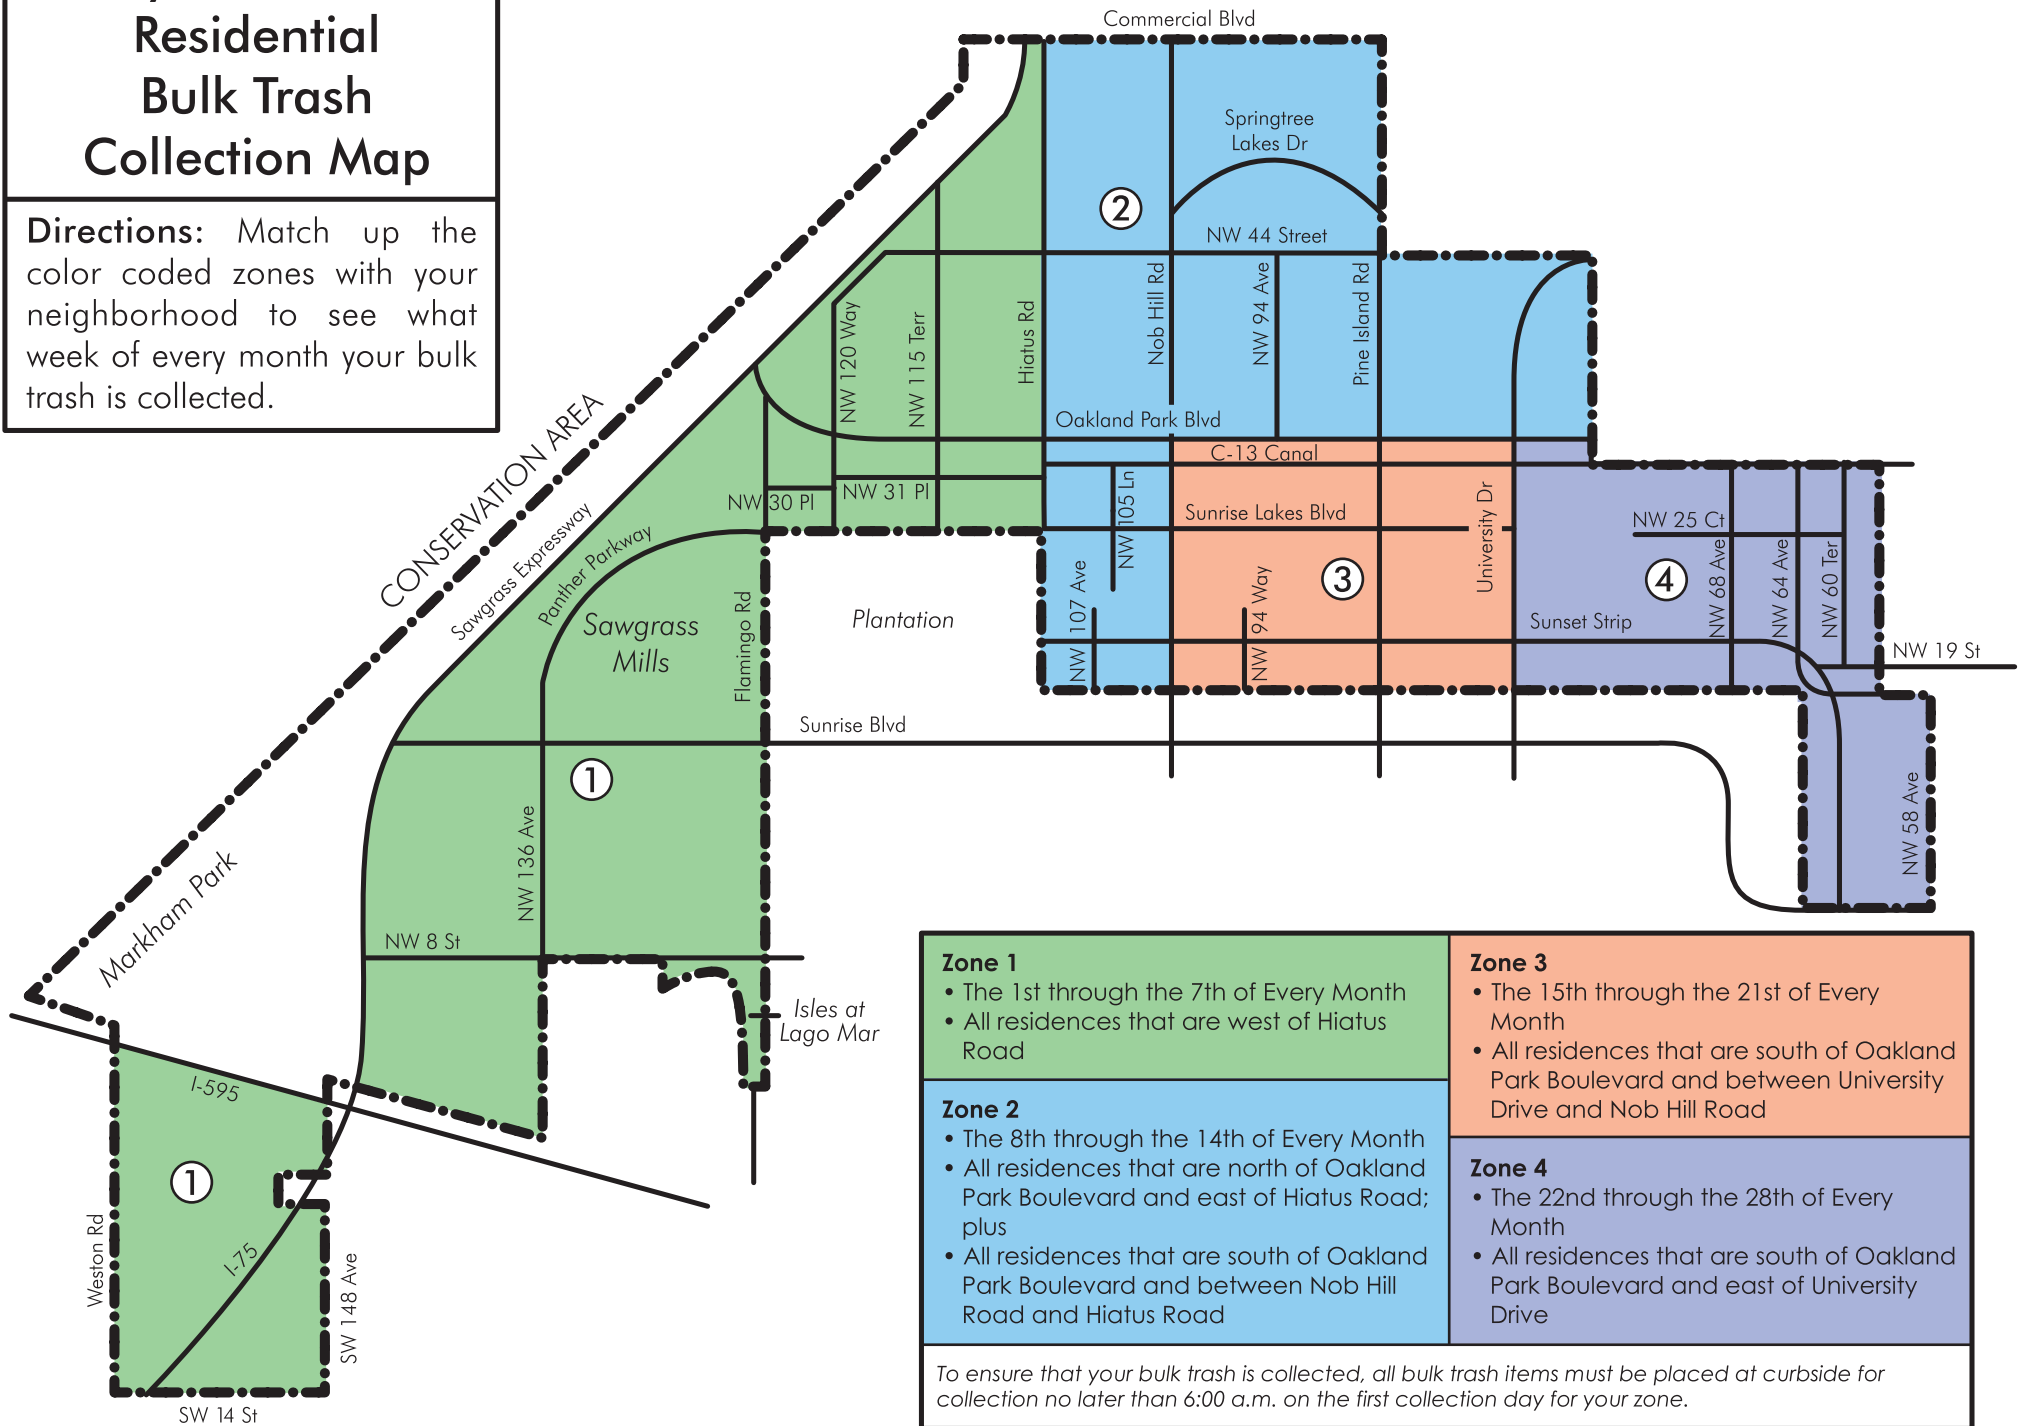

City of Sunrise Residential Bulk Trash Collection Map

Directions: Match up the color coded zones with your neighborhood to see what week of every month your bulk trash is collected.

<p>Zone 1</p> <ul style="list-style-type: none"> • The 1st through the 7th of Every Month • All residences that are west of Hiatus Road 	<p>Zone 3</p> <ul style="list-style-type: none"> • The 15th through the 21st of Every Month • All residences that are south of Oakland Park Boulevard and between University Drive and Nob Hill Road
<p>Zone 2</p> <ul style="list-style-type: none"> • The 8th through the 14th of Every Month • All residences that are north of Oakland Park Boulevard and east of Hiatus Road; plus • All residences that are south of Oakland Park Boulevard and between Nob Hill Road and Hiatus Road 	<p>Zone 4</p> <ul style="list-style-type: none"> • The 22nd through the 28th of Every Month • All residences that are south of Oakland Park Boulevard and east of University Drive
<p><i>To ensure that your bulk trash is collected, all bulk trash items must be placed at curbside for collection no later than 6:00 a.m. on the first collection day for your zone.</i></p>	