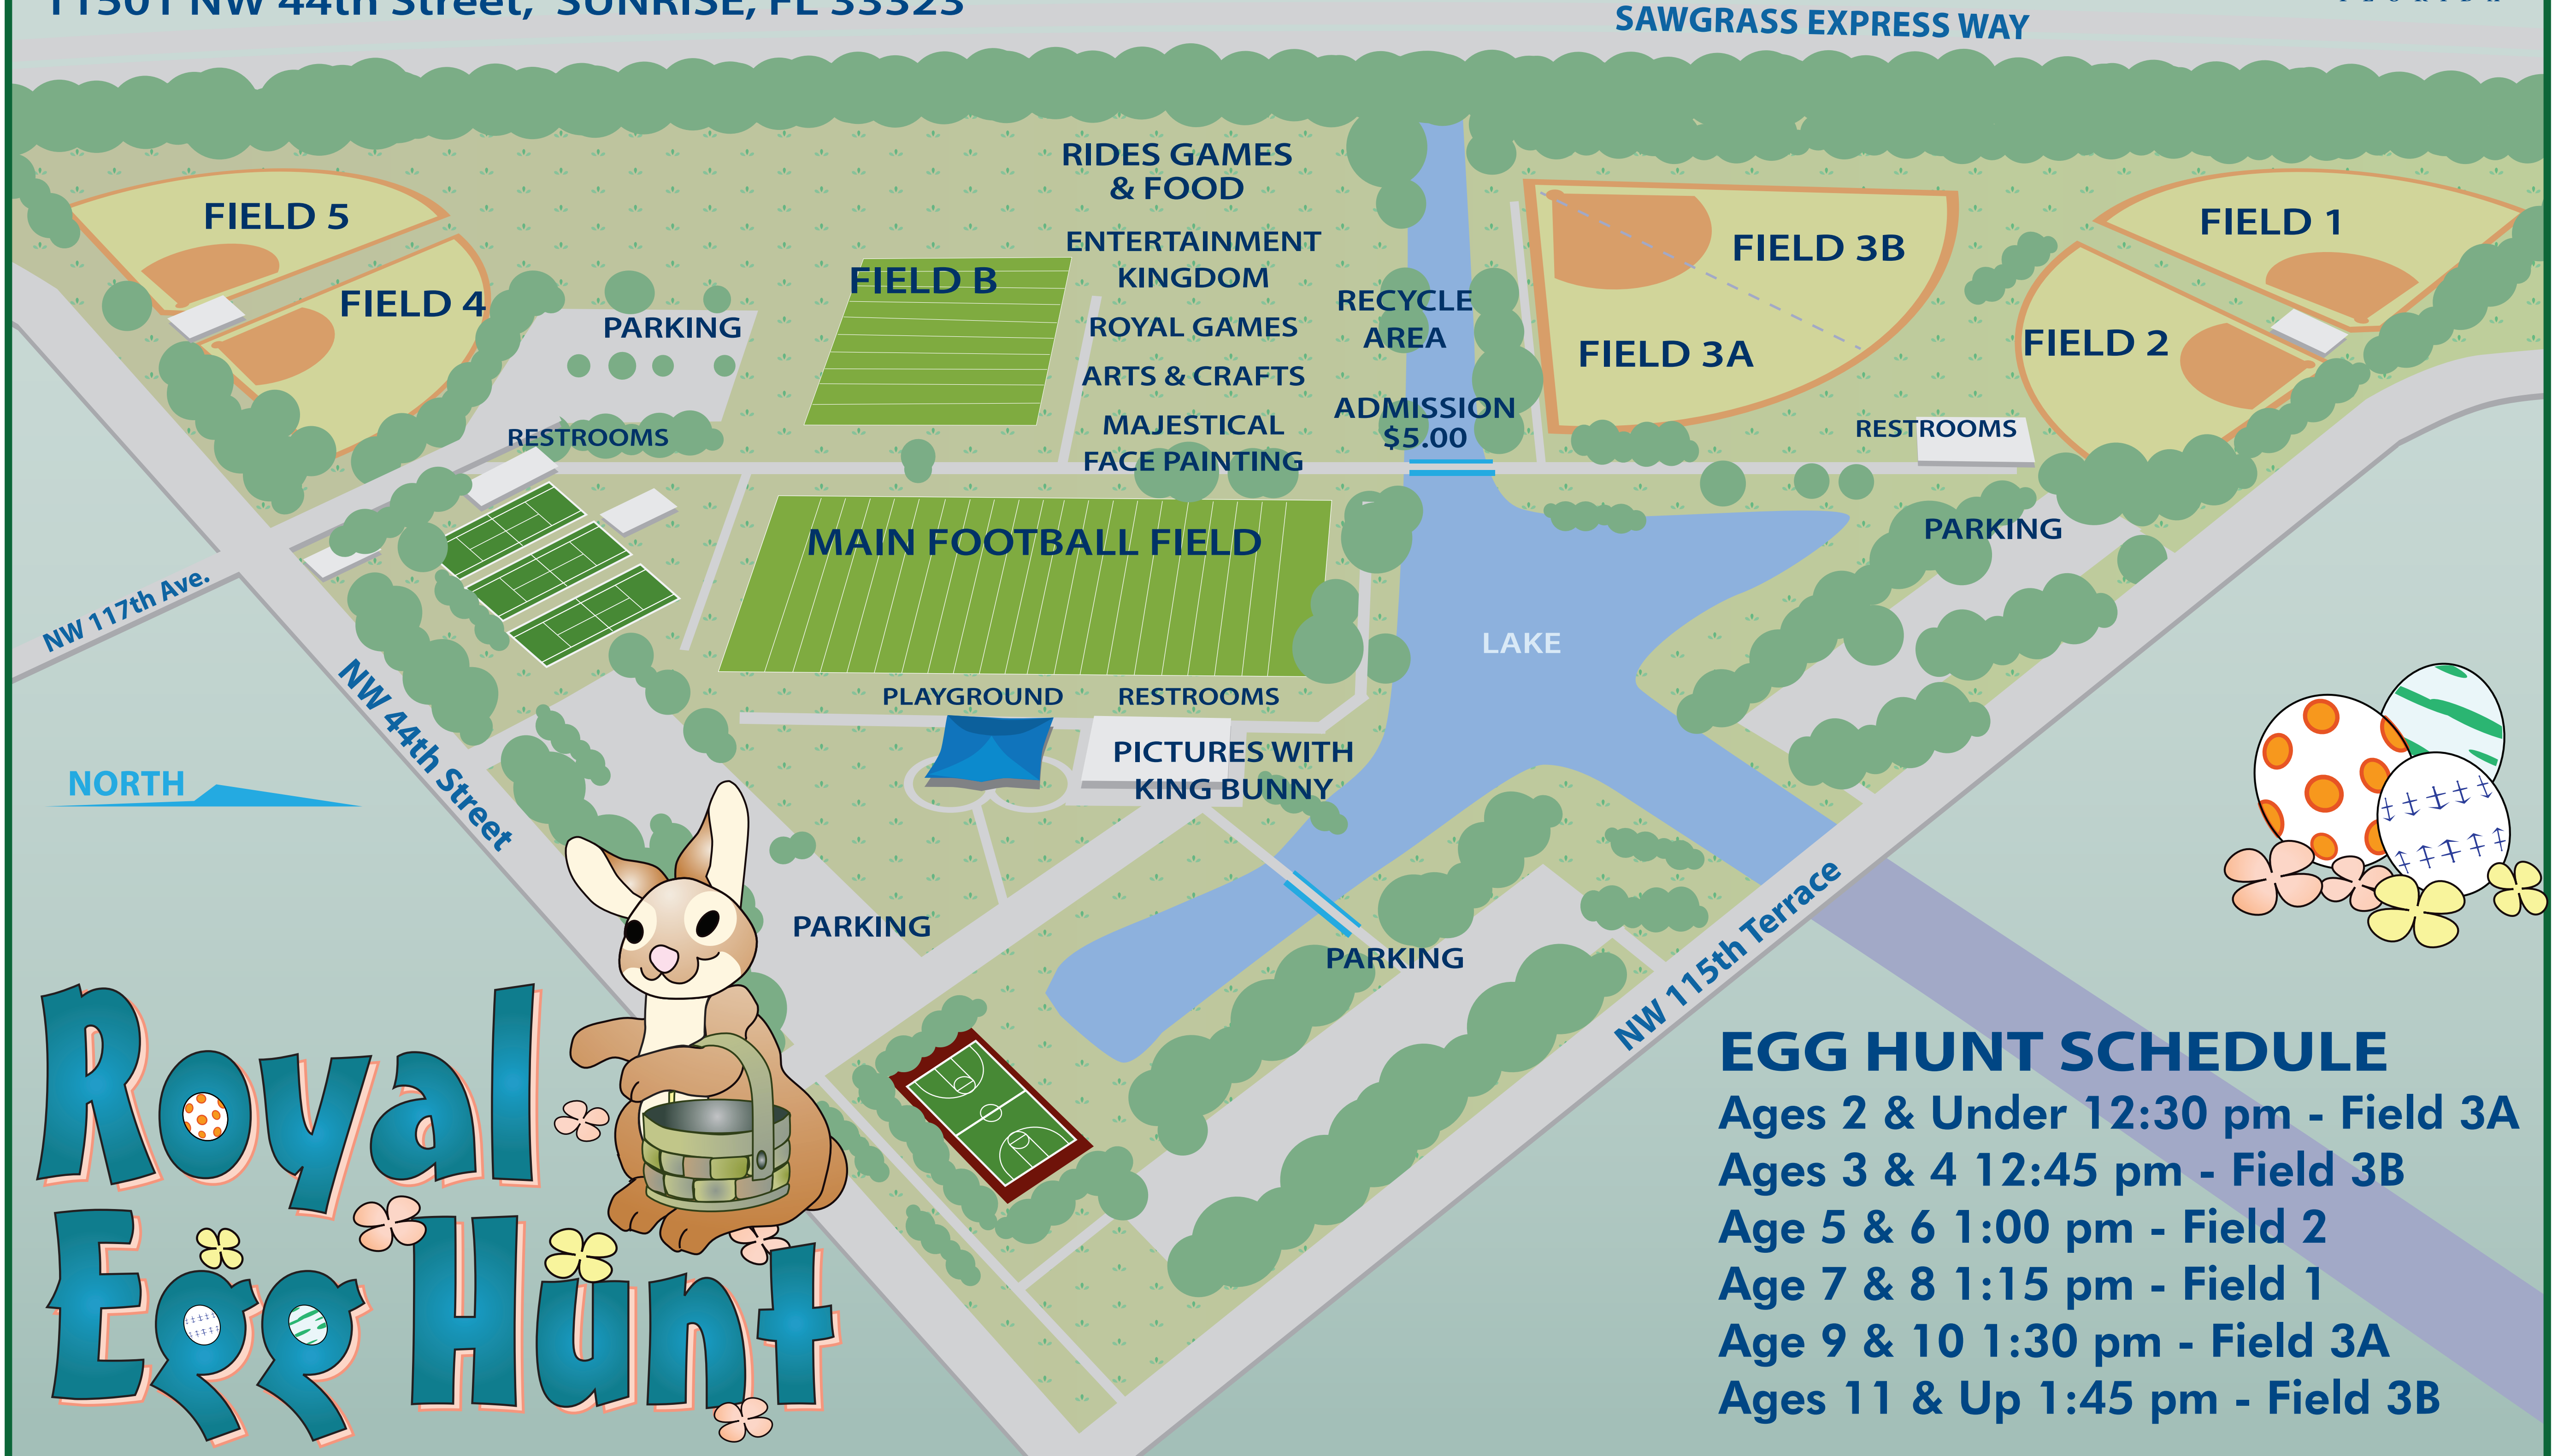

SUNRISE ATHLETIC COMPLEX

11501 NW 44th Street, SUNRISE, FL 33323

Royal Egg Hunt

EGG HUNT SCHEDULE

- Ages 2 & Under 12:30 pm - Field 3A
- Ages 3 & 4 12:45 pm - Field 3B
- Age 5 & 6 1:00 pm - Field 2
- Age 7 & 8 1:15 pm - Field 1
- Age 9 & 10 1:30 pm - Field 3A
- Ages 11 & Up 1:45 pm - Field 3B