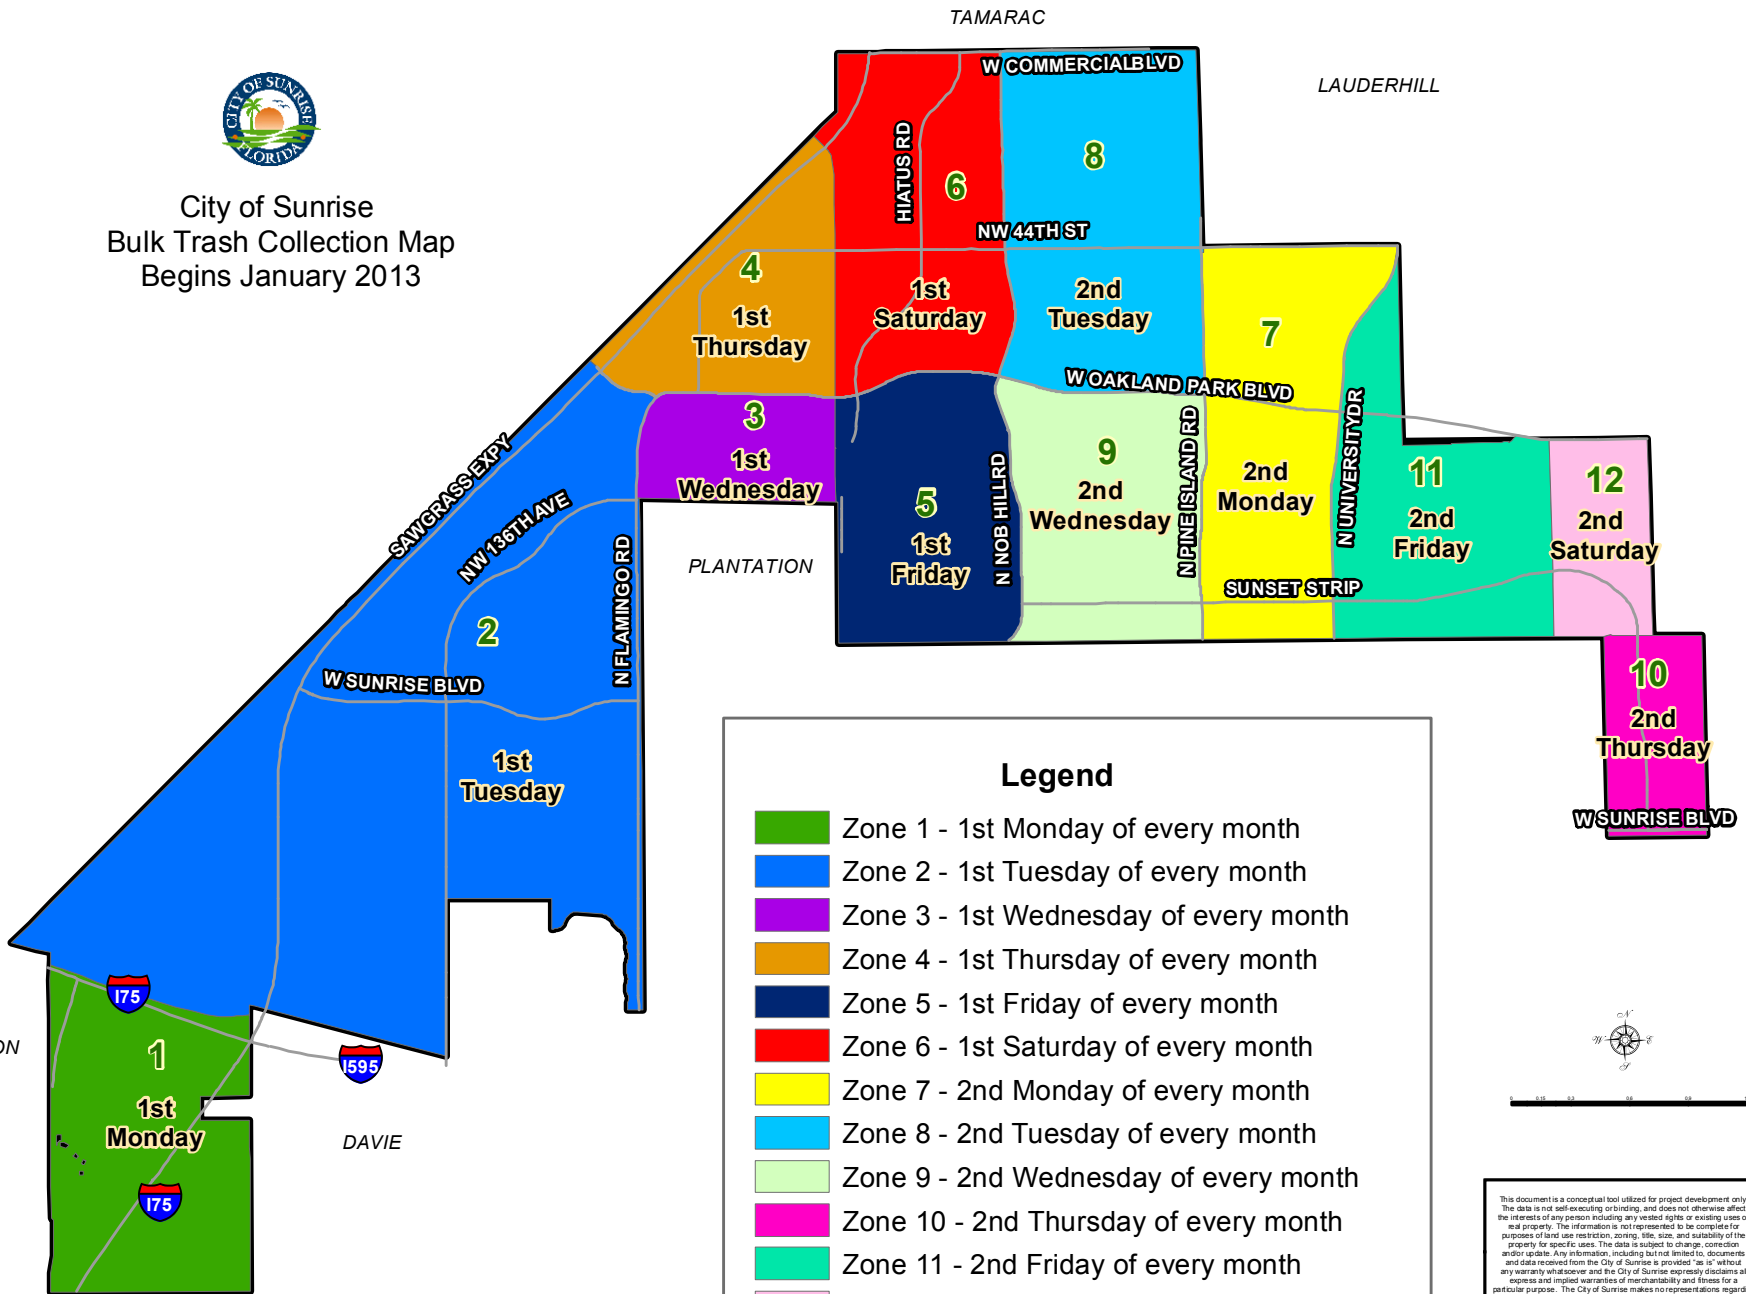

City of Sunrise
Bulk Trash Collection Map
Begins January 2013

WESTON

Legend

- Zone 1 - 1st Monday of every month
- Zone 2 - 1st Tuesday of every month
- Zone 3 - 1st Wednesday of every month
- Zone 4 - 1st Thursday of every month
- Zone 5 - 1st Friday of every month
- Zone 6 - 1st Saturday of every month
- Zone 7 - 2nd Monday of every month
- Zone 8 - 2nd Tuesday of every month
- Zone 9 - 2nd Wednesday of every month
- Zone 10 - 2nd Thursday of every month
- Zone 11 - 2nd Friday of every month
- Zone 12 - 2nd Saturday of every month