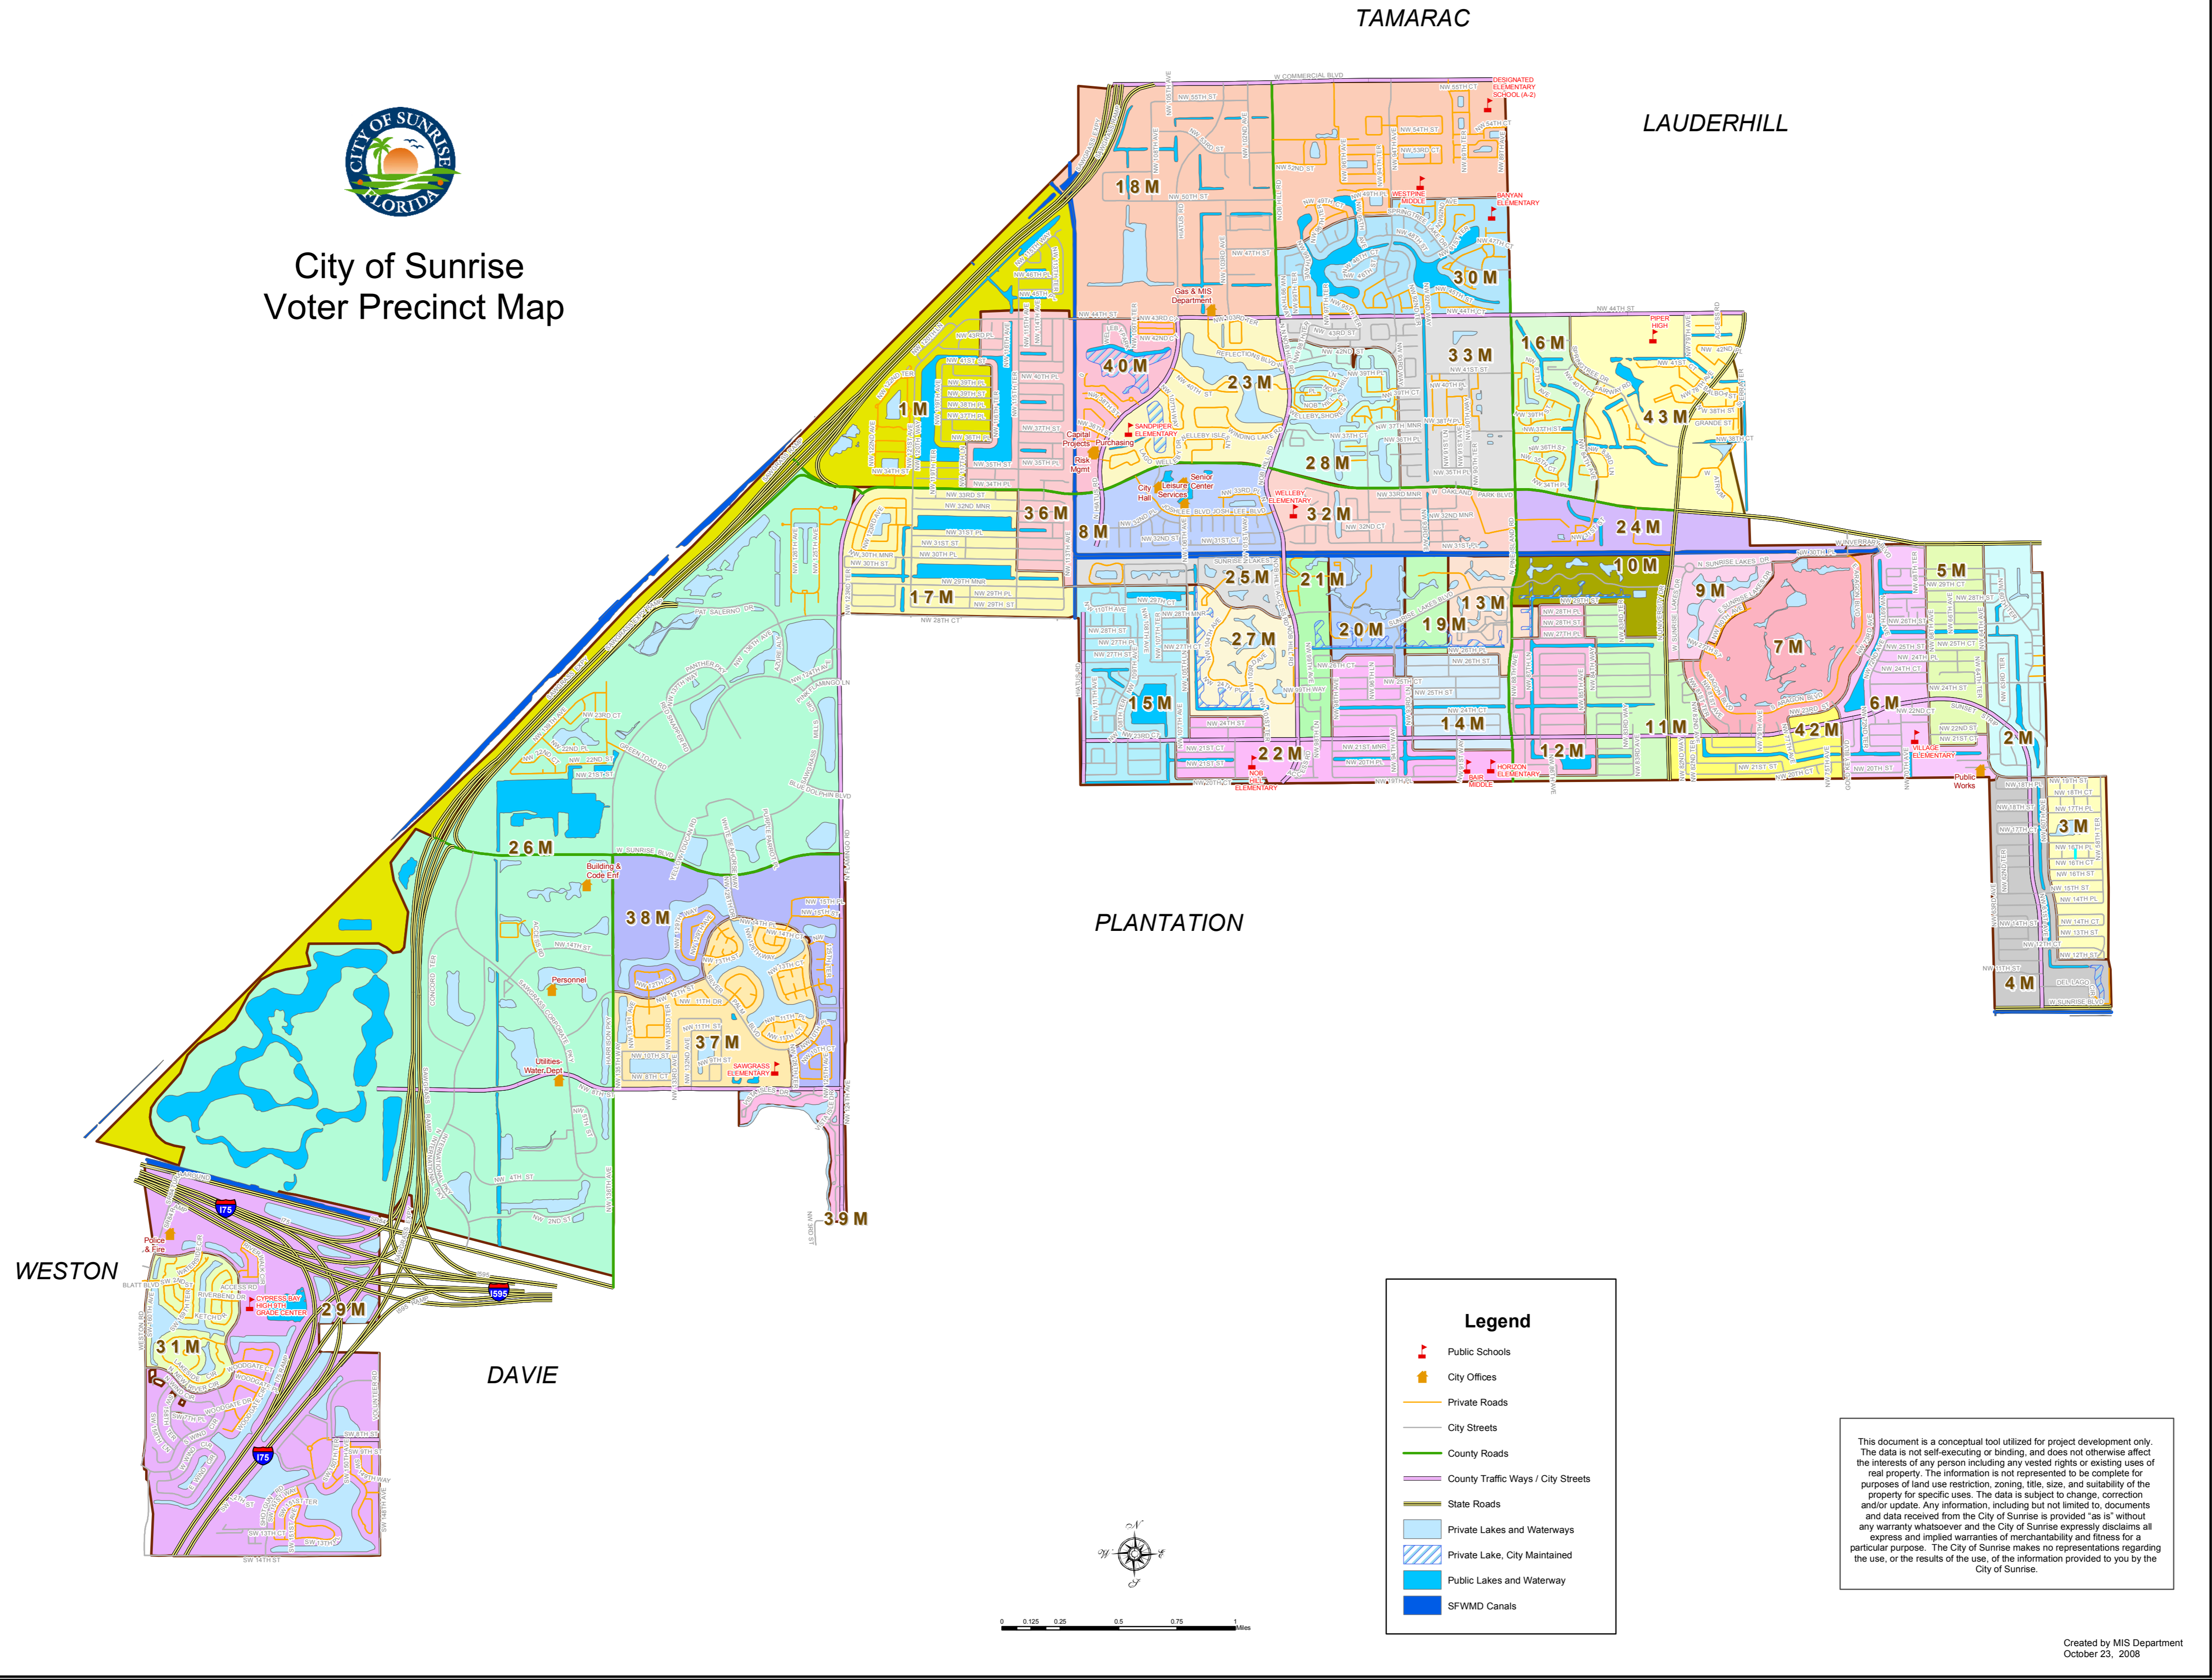

City of Sunrise Voter Precinct Map

Created by MIS Department
October 23, 2008