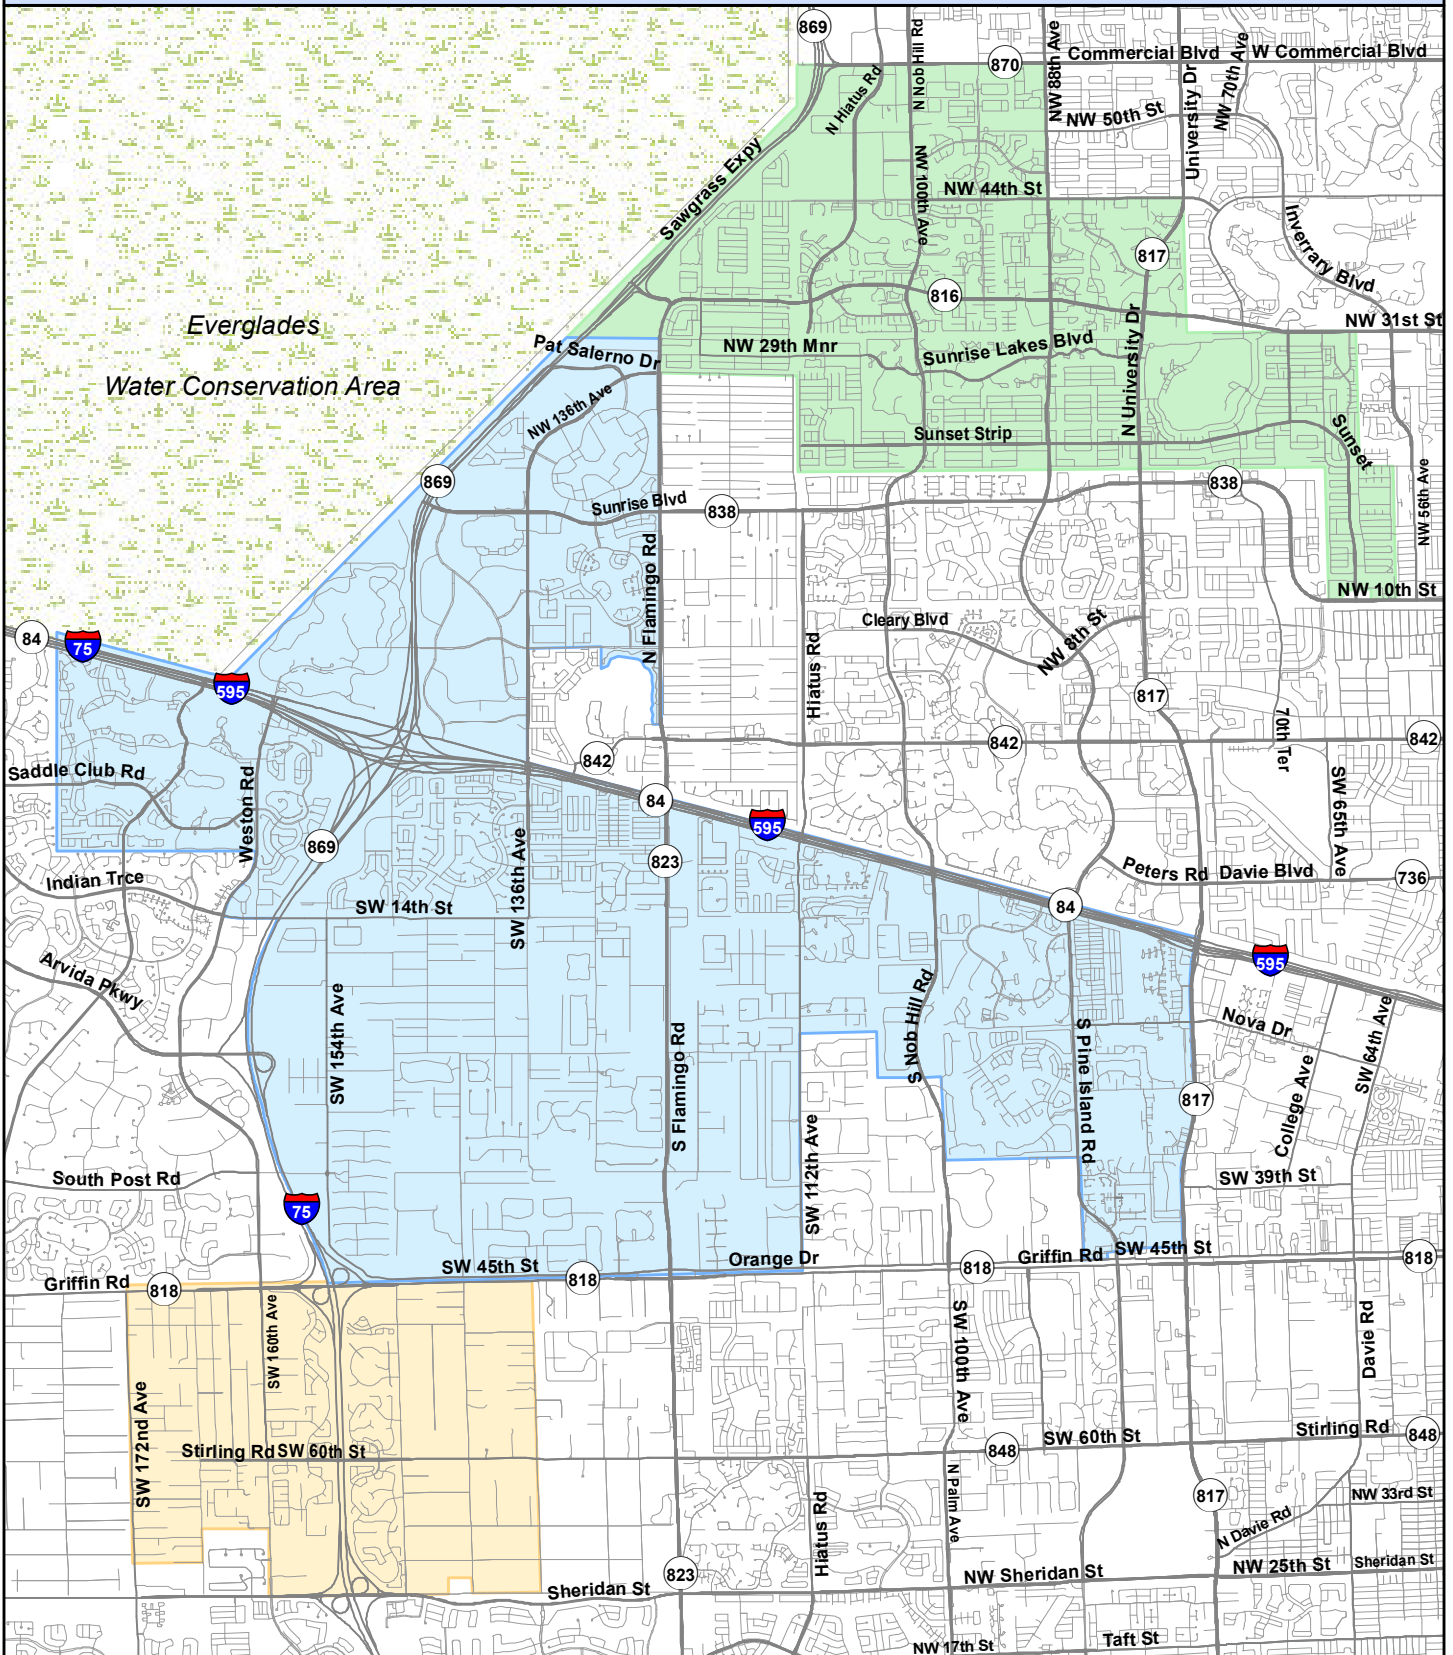

Sunrise Water Treatment Plant Service Areas

- Sawgrass Plant Area
- Southwest Plant Area
- Springtree Plant Area