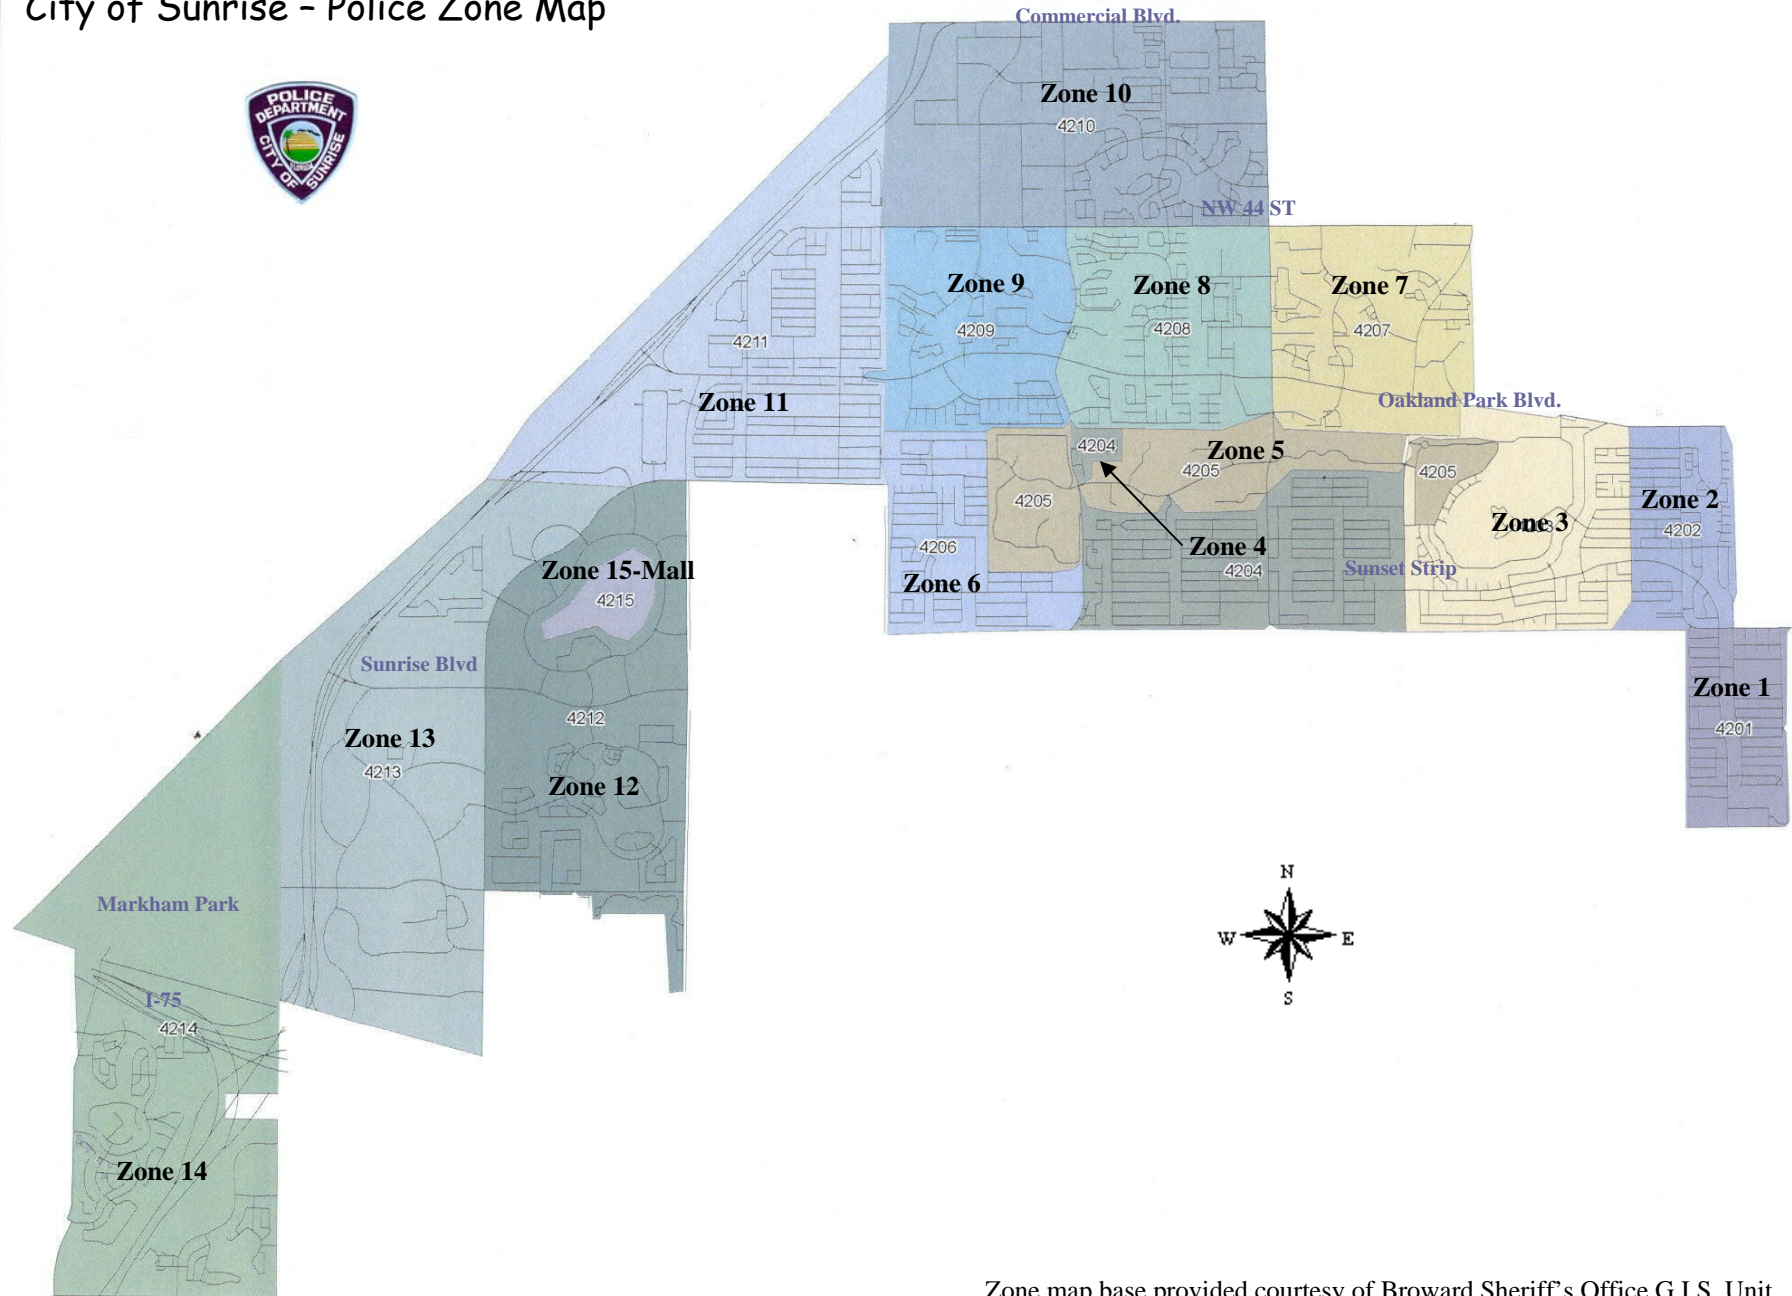

# City of Sunrise - Police Zone Map

Zone map base provided courtesy of Broward Sheriff's Office G.I.S. Unit