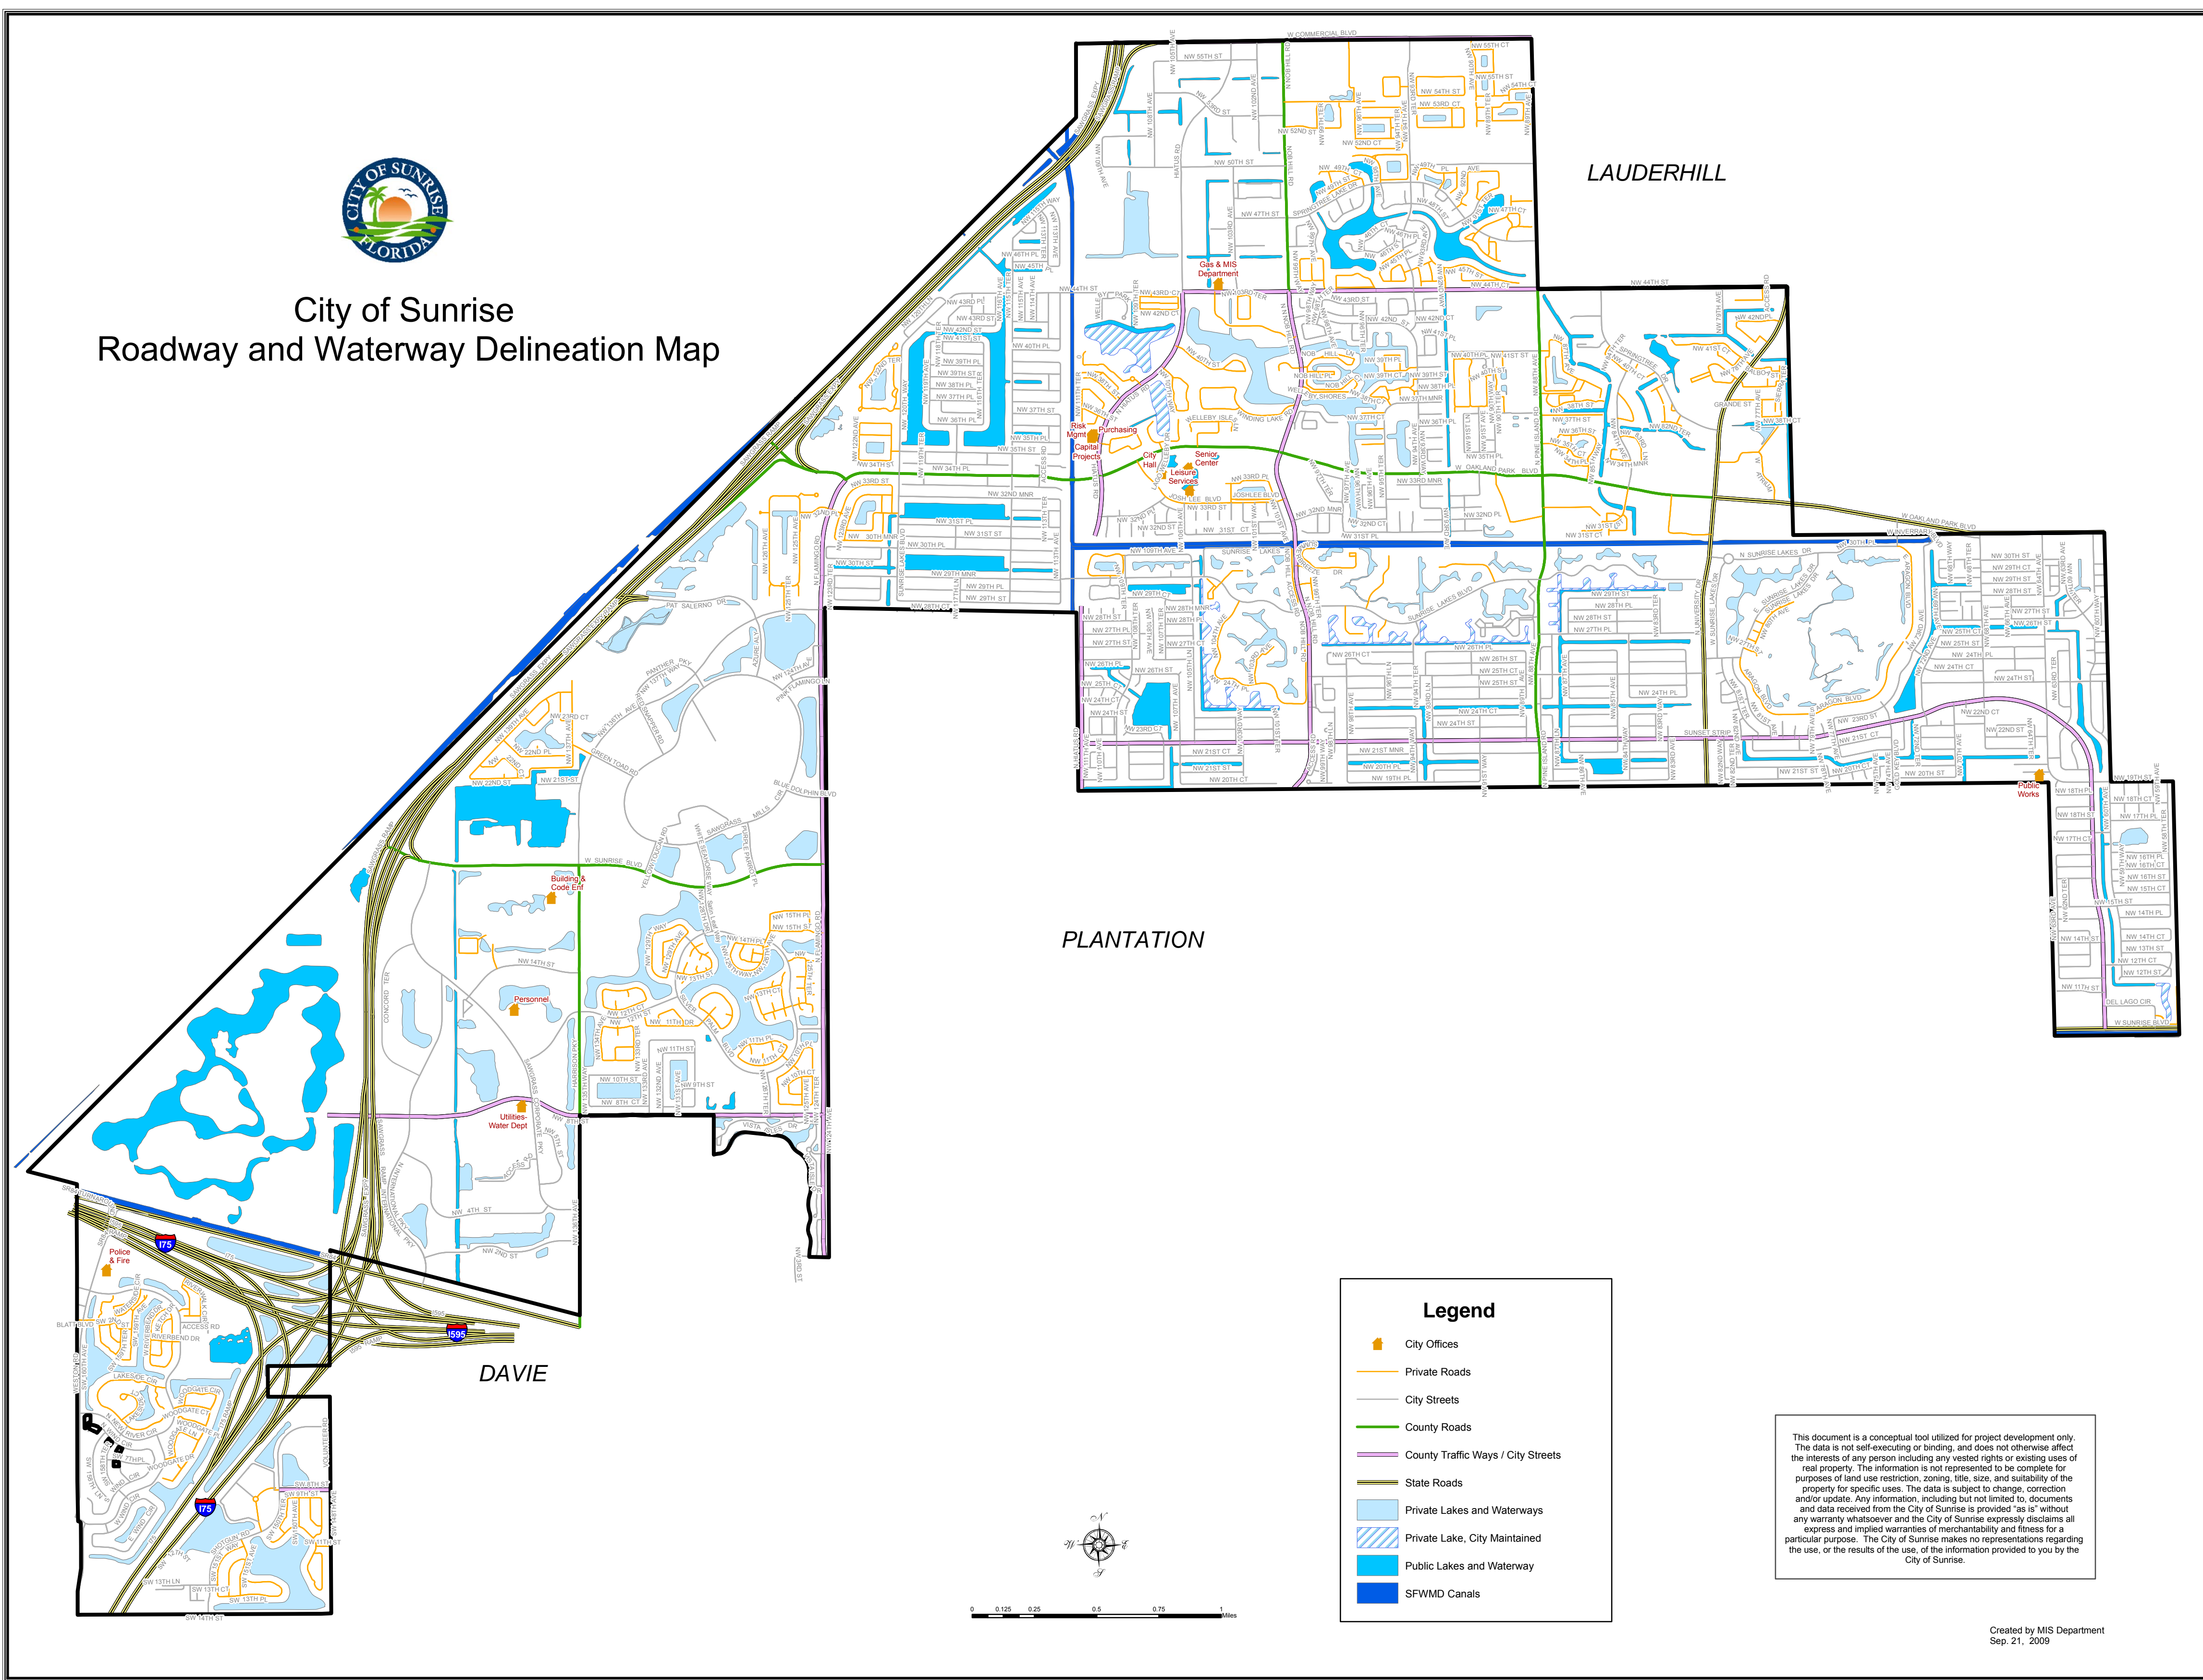

City of Sunrise Roadway and Waterway Delineation Map

Legend

- City Offices
- Private Roads
- City Streets
- County Roads
- County Traffic Ways / City Streets
- State Roads
- Private Lakes and Waterways
- Private Lake, City Maintained
- Public Lakes and Waterway
- SFWMD Canals

Created by MIS Department
Sep. 21, 2009